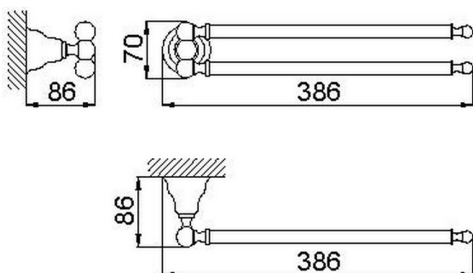

Towel holder CROISETTE_4016.01H.

MODEL **4016.01H.**

Towel holder

AVAILABLE FINISHINGS

- **AC** AC Satin Brushed Nickel
- **BA** BA Old Bronze
- **CR** CR Chrome
- **2W** 2W Brushed Gold

CHARACTERISTICS

2024-11-15