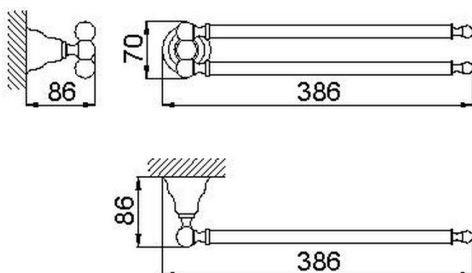

Towel holder CROISSETTE_4016.01H.

MODEL **4016.01H.**

Towel holder

AVAILABLE FINISHINGS

- **AC** AC Satin Brushed Nickel
- **BA** BA Old Bronze
- **CR** CR Chrome
- **2W** 2W Brushed Gold

CHARACTERISTICS

2024-11-15