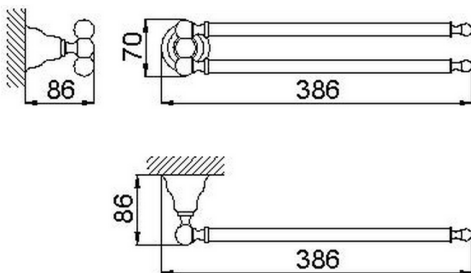

Towel holder CROISETTE_4016.01H.

MODEL **4016.01H.**

Towel holder

AVAILABLE FINISHINGS

- **AC** AC Satin Brushed Nickel
- **BA** BA Old Bronze
- **CR** CR Chrome
- **2W** 2W Brushed Gold

CHARACTERISTICS

2024-11-15