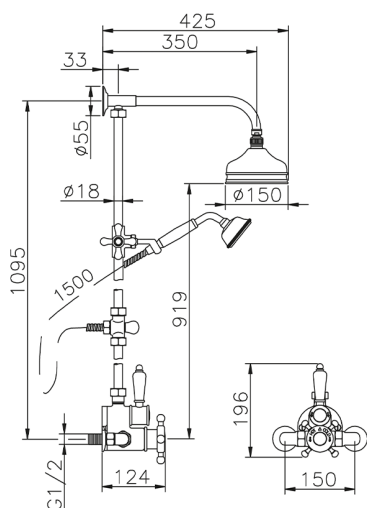

2-function Thermostatic shower set COLUMNS_590.VT01H.

MODEL **590.VT01H.**

2-function Thermostatic shower set, 2-outlet diverter, not adjustable Shower Column, sliding handshower bracket, 78 mm Brass Classic one spray handshower, 150 mm Brass round showerhead, 150 cm Brass flexible hose

AVAILABLE FINISHINGS

-  **AC** AC Satin Brushed Nickel
-  **AG** AG Antique Gold
-  **BA** BA Old Bronze
-  **CR** CR Chrome
-  **2W** 2W Brushed Gold

CHARACTERISTICS

Cartridge Spare Parts **24.04A.PP**
8x20 Plus P Thermostatic Valve