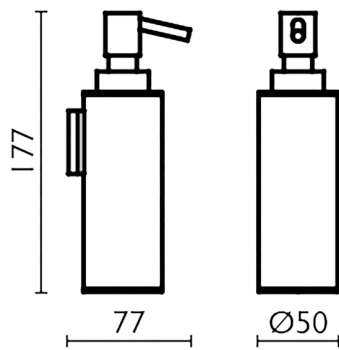

Soap dispenser holder_BATHROOM ACCESSORIES_SI090621

MODEL **SI090621**

Soap dispenser holder, wall mounted dispenser
made of Brass

AVAILABLE FINISHINGS

-  **21** 21 Chrome
-  **2B** 2B Polished Nickel
-  **2F** 2F Brushed Nickel
-  **2P** 2P Rose Gold
-  **2Q** 2Q Black Titanium
-  **40** 40 Matt Black
-  **4Q** 4Q Matt White