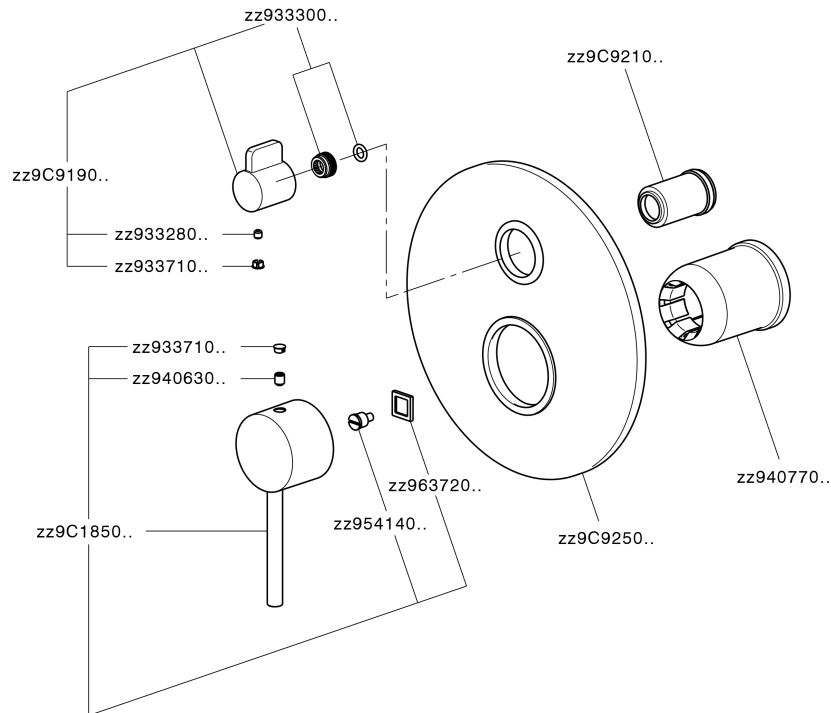

Exposed part for concealed 2-outlet mixer TRATTO EVO_TV002300

TV002300

<https://en.huberitalia.com/exposed-part-for-concealed-2-outlet-mixer-tratto-evo-tv002300>

Concealed single lever bath-shower mixer Easy-Box CONCEALED_ZB000230

ZB000230 <https://en.huberitalia.com/concealed-single-lever-bath-shower-mixer-easy-box-concealed-zb000230>

2024-12-22