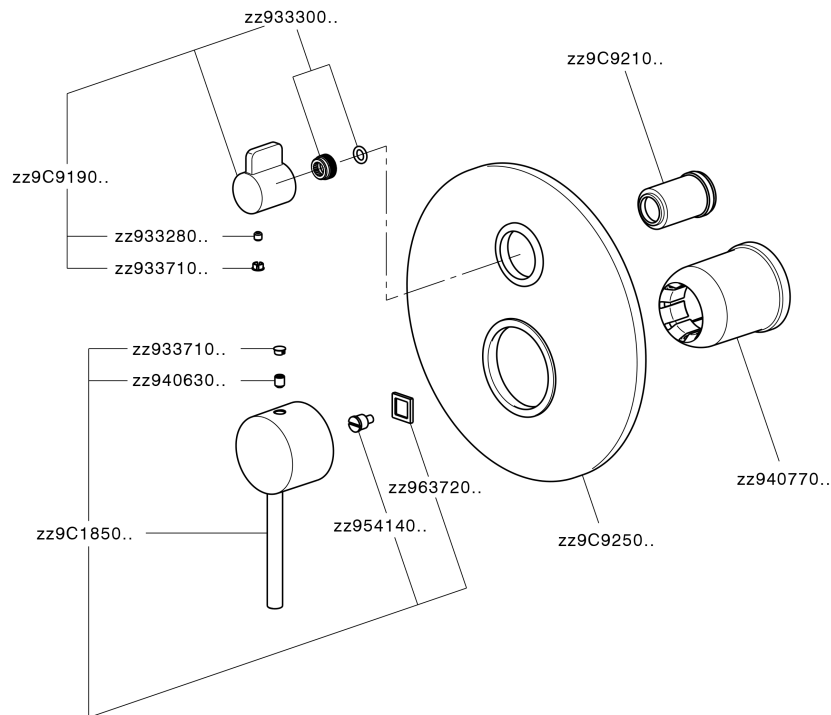

Exposed part for concealed 2-outlet mixer TRATTO EVO_TV002300

MODEL **TV002300**

Exposed part for concealed 2-outlet mixer, 2-Way rotating diverter, without concealed part, for item Easy-Box ZB000230

AVAILABLE FINISHINGS

CHARACTERISTICS

Installation **Concealed**

Required concealed parts **ZB000230**

Exposed part for concealed 2-outlet mixer TRATTO EVO_TV002300

TV002300

<https://en.huberitalia.com/exposed-part-for-concealed-2-outlet-mixer-tratto-evo-tv002300>

Concealed single lever bath-shower mixer Easy-Box CONCEALED_ZB000230

MODEL **ZB000230**

Concealed single lever bath-shower mixer Easy-Box, 2-Way rotating diverter, without trim kit, with protection guard box

AVAILABLE FINISHINGS

04 04 Without finishing

CHARACTERISTICS

Concealed **1**
 Cartridge Spare Parts **ZZ92909000**
35 mm Cartridge

Piastra/Plate/Plaque/Platte/Placa

2-3mm: XX 65-85

10mm: XX 60-80

2024-12-22