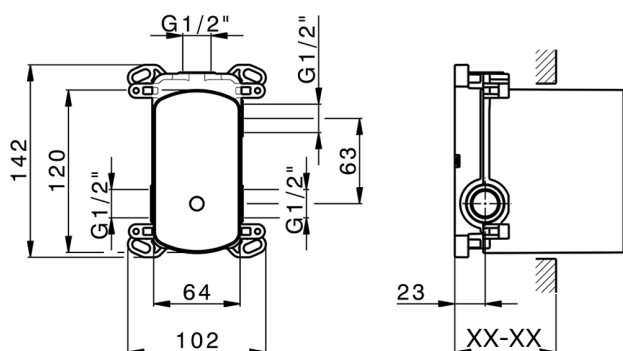

Concealed single lever bath-shower mixer Easy-Box CONCEALED_ZB000230

MODEL **ZB000230**

Concealed single lever bath-shower mixer Easy-Box, 2-Way rotating diverter, without trim kit, with protection guard box

AVAILABLE FINISHINGS

04 04 Without finishing

CHARACTERISTICS

Concealed **1**
 Cartridge Spare Parts **ZZ92909000**
35 mm Cartridge

Piastra/Plate/Plaque/Platte/Placa

2-3mm: XX 65-85

10mm: XX 60-80

2024-12-22