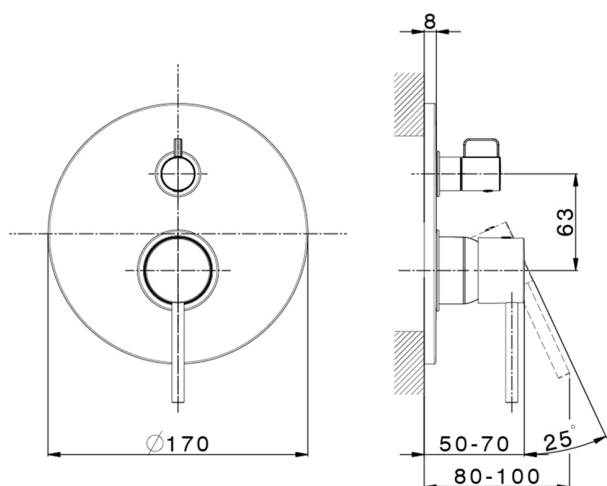

Exposed part for concealed 2-outlet mixer TRATTO EVO_TV002300

MODEL **TV002300**

Exposed part for concealed 2-outlet mixer, 2-Way rotating diverter, without concealed part, for item Easy-Box ZB000230

AVAILABLE FINISHINGS

CHARACTERISTICS

Installation **Concealed**

Required concealed parts **ZB000230**

Exposed part for concealed 2-outlet mixer TRATTO EVO_TV002300

TV002300

<https://en.huberitalia.com/exposed-part-for-concealed-2-outlet-mixer-tratto-evo-tv002300>

Concealed single lever bath-shower mixer Easy-Box CONCEALED_ZB000230

MODEL **ZB000230**

Concealed single lever bath-shower mixer Easy-Box, 2-Way rotating diverter, without trim kit, with protection guard box

AVAILABLE FINISHINGS

04 04 Without finishing

CHARACTERISTICS

Concealed **1**
 Cartridge Spare Parts **ZZ92909000**
35 mm Cartridge

Piastra/Plate/Plaque/Platte/Placa

2-3mm: XX 65-85

10mm: XX 60-80

2024-12-22