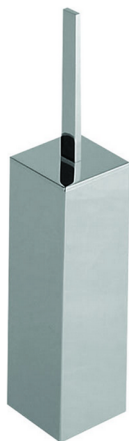

Brush holder BATHROOM ACCESSORIES_SQ090650

MODEL **SQ090650**

Brush holder, Brass made

AVAILABLE FINISHINGS

- 
21 21 Chrome
- 
2B 2B Polished Nickel
- 
2F 2F Brushed Nickel
- 
2Q 2Q Black Titanium
- 
40 40 Matt Black
- 
4Q 4Q Matt White

CHARACTERISTICS

Brush holder BATHROOM ACCESSORIES_SQ090650

SQ090650

<https://en.huberitalia.com/brush-holder-bathroom-accessories-sq090650>

2024-12-25