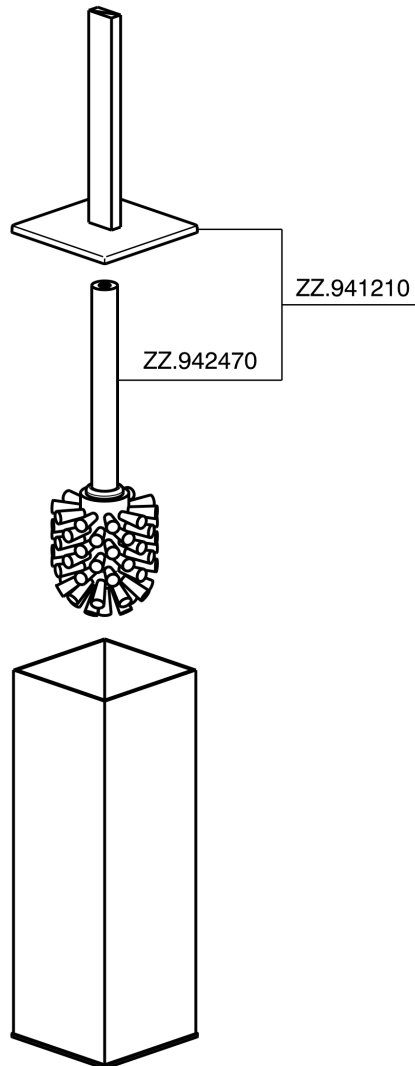

Brush holder BATHROOM ACCESSORIES_SQ090650

MODEL **SQ090650**

Brush holder, Brass made

AVAILABLE FINISHINGS

- 
21 21 Chrome
- 
2B 2B Polished Nickel
- 
2F 2F Brushed Nickel
- 
2Q 2Q Black Titanium
- 
40 40 Matt Black
- 
4Q 4Q Matt White

CHARACTERISTICS

Brush holder BATHROOM ACCESSORIES_SQ090650

SQ090650

<https://en.huberitalia.com/brush-holder-bathroom-accessories-sq090650>

2024-12-25