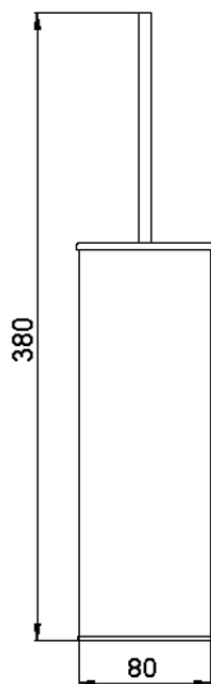

## Brush holder BATHROOM ACCESSORIES\_SQ090650

SQ090650

<https://en.huberitalia.com/brush-holder-bathroom-accessories-sq090650>

2024-12-25