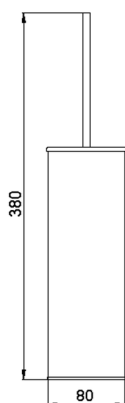

Brush holder BATHROOM ACCESSORIES_SQ090650

MODEL **SQ090650**

Brush holder, Brass made

AVAILABLE FINISHINGS

- 
21 21 Chrome
- 
2B 2B Polished Nickel
- 
2F 2F Brushed Nickel
- 
2Q 2Q Black Titanium
- 
40 40 Matt Black
- 
4Q 4Q Matt White

CHARACTERISTICS

Brush holder BATHROOM ACCESSORIES_SQ090650

SQ090650

<https://en.huberitalia.com/brush-holder-bathroom-accessories-sq090650>

2024-12-25