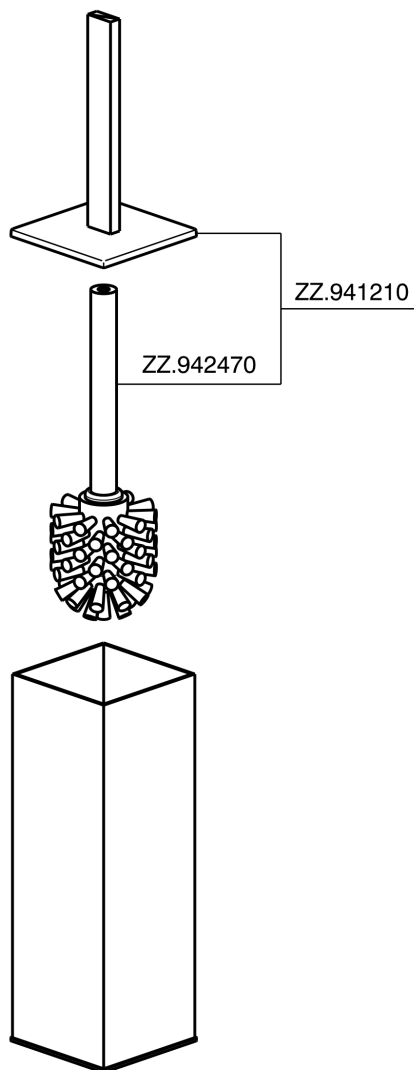

Brush holder BATHROOM ACCESSORIES_SQ090650

MODEL **SQ090650**

Brush holder, Brass made

AVAILABLE FINISHINGS

- 
21 21 Chrome
- 
2B 2B Polished Nickel
- 
2F 2F Brushed Nickel
- 
2Q 2Q Black Titanium
- 
40 40 Matt Black
- 
4Q 4Q Matt White

CHARACTERISTICS

Brush holder BATHROOM ACCESSORIES_SQ090650

SQ090650

<https://en.huberitalia.com/brush-holder-bathroom-accessories-sq090650>

2024-12-25