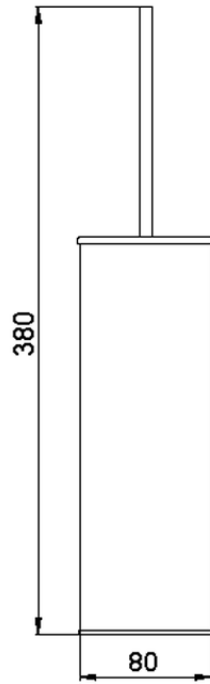

Brush holder BATHROOM ACCESSORIES_SQ090650

SQ090650

<https://en.huberitalia.com/brush-holder-bathroom-accessories-sq090650>

2024-12-25