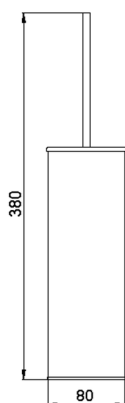

## Brush holder BATHROOM ACCESSORIES\_SQ090650

MODEL **SQ090650**

Brush holder, Brass made

### AVAILABLE FINISHINGS

- 
**21** 21 Chrome
- 
**2B** 2B Polished Nickel
- 
**2F** 2F Brushed Nickel
- 
**2Q** 2Q Black Titanium
- 
**40** 40 Matt Black
- 
**4Q** 4Q Matt White