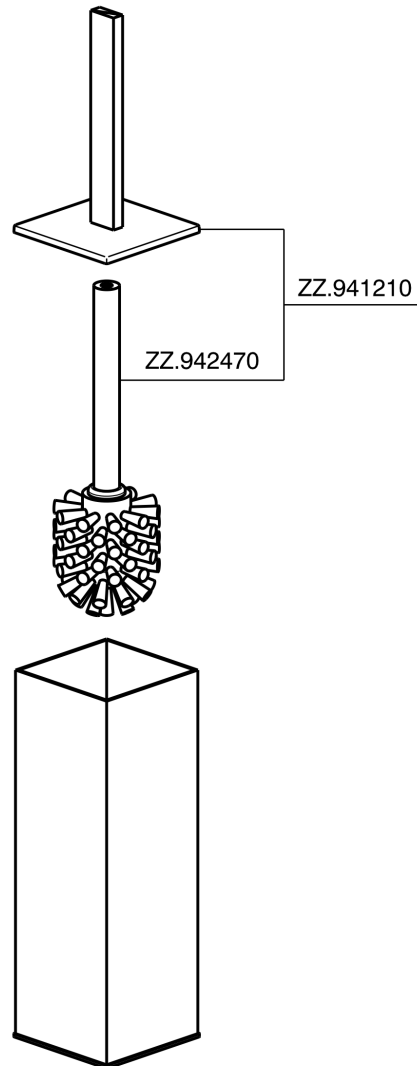

Brush holder BATHROOM ACCESSORIES_SQ090650

SQ090650

<https://en.huberitalia.com/brush-holder-bathroom-accessories-sq090650>

2024-12-25