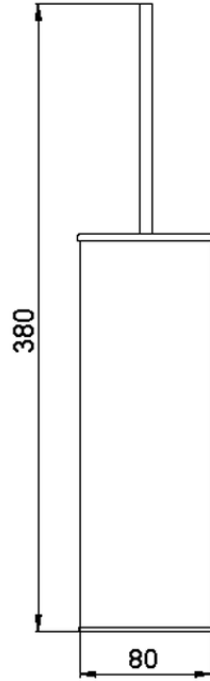

Brush holder BATHROOM ACCESSORIES_SQ090650

SQ090650

<https://en.huberitalia.com/brush-holder-bathroom-accessories-sq090650>

2024-12-25