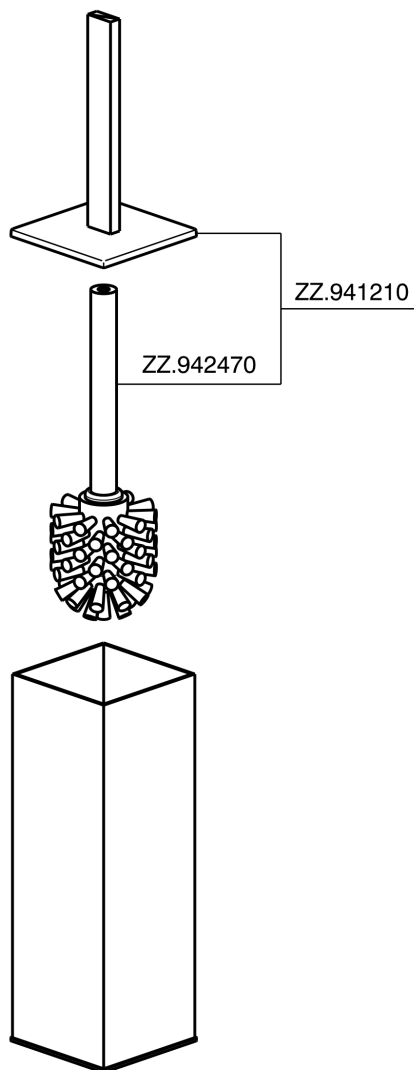

Brush holder BATHROOM ACCESSORIES_SQ090650

SQ090650

<https://en.huberitalia.com/brush-holder-bathroom-accessories-sq090650>

2024-12-25