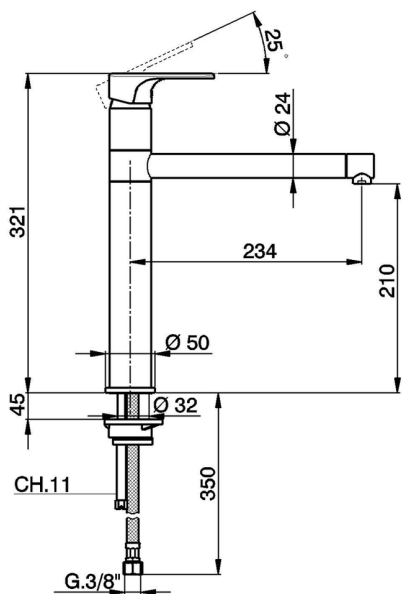

## Single lever sink mixer KITCHEN\_AH001580

MODEL **AH001580**

Single lever sink mixer, swivel spout, G.3/8" stainless steel flexible hoses

### CHARACTERISTICS

Cartridge Spare Parts **ZZ95409000**

**35 mm Cartridge**