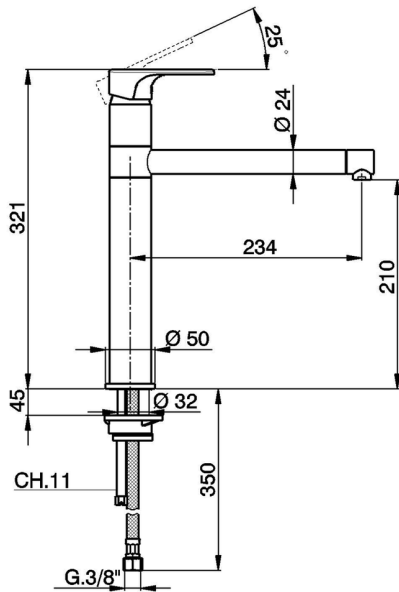

Single lever sink mixer KITCHEN_AH001580

MODEL **AH001580**

Single lever sink mixer, swivel spout, G.3/8" stainless steel flexible hoses

AVAILABLE FINISHINGS

-  **21** 21 Chrome
-  **2F** 2F Brushed Nickel
-  **40** 40 Matt Black

CHARACTERISTICS

Cartridge Spare Parts **ZZ95409000**

35 mm Cartridge

Hygienic Spray

Shut-off Hand shower, for sanitary cleaning.

EcoStop

EcoStop feature limits water flow to approximately 50% of maximum output with one point of resistance on setting. Push slightly past the middle stop only when full water output is required. This will save water up to 50%.