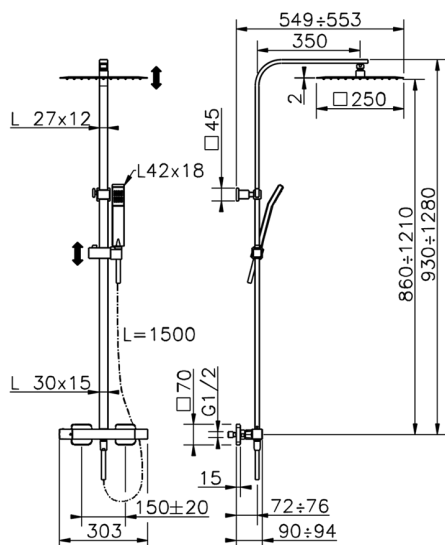

2-function Thermostatic shower set NUOVA EGO_QTC8602H

MODEL **QTC8602H**

2-function Thermostatic shower set, 2-outlet deviasstop, adjustable riser column, sliding handshower holder, 42x18 mm ABS Quad one spray handshower, 250x250 mm INOX square showerhead 2 mm thick, 150 cm smooth SILVERFLEX Flexible Hose

AVAILABLE FINISHINGS

CHARACTERISTICS

Cartridge Spare Parts **ZZ96551000**

TMX 25 Thermostatic Valve

DeviaStop

The Huber Devia Stop technology allows to adjust the water flow and to direct it to the selected output point (overhead soaker, hand shower, etc).