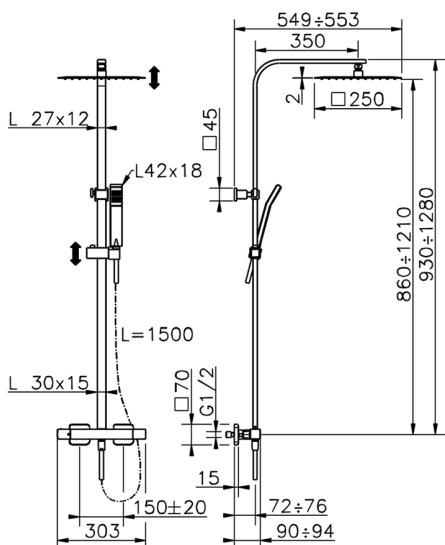

2-function Thermostatic shower set NUOVA EGO_QTC8602H

MODEL **QTC8602H**

2-function Thermostatic shower set, 2-outlet deviasstop, adjustable riser column, sliding handshower holder, 42x18 mm ABS Quad one spray handshower, 250x250 mm INOX square showerhead 2 mm thick, 150 cm smooth SILVERFLEX Flexible Hose

AVAILABLE FINISHINGS

CHARACTERISTICS

Cartridge Spare Parts **ZZ96551000**

TMX 25 Thermostatic Valve

DeviaStop

The Huber Devia Stop technology allows to adjust the water flow and to direct it to the selected output point (overhead soaker, hand shower, etc).