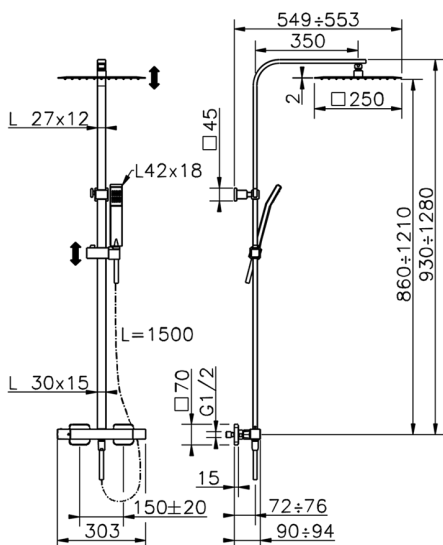

2-function Thermostatic shower set NUOVA EGO_QTC8602H

MODEL **QTC8602H**

2-function Thermostatic shower set, 2-outlet devia stop, adjustable riser column, sliding handshower holder, 42x18 mm ABS Quad one spray handshower, 250x250 mm INOX square showerhead 2 mm thick, 150 cm smooth SILVERFLEX Flexible Hose

AVAILABLE FINISHINGS

CHARACTERISTICS

Cartridge Spare Parts **ZZ96551000**

TMX 25 Thermostatic Valve

DeviaStop

The Huber Devia Stop technology allows to adjust the water flow and to direct it to the selected output point (overhead soaker, hand shower, etc).