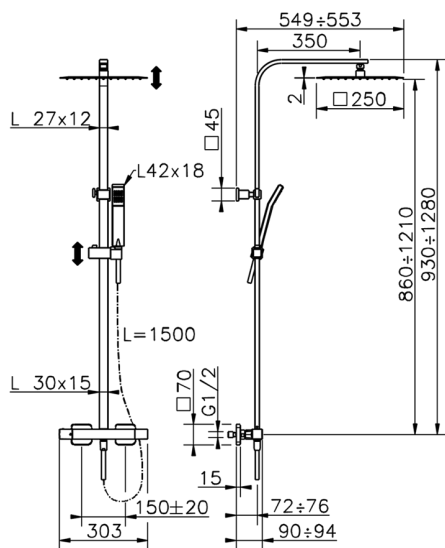

## 2-function Thermostatic shower set NUOVA EGO\_QTC8602H

MODEL **QTC8602H**

2-function Thermostatic shower set, 2-outlet devia stop, adjustable riser column, sliding handshower holder, 42x18 mm ABS Quad one spray handshower, 250x250 mm INOX square showerhead 2 mm thick, 150 cm smooth SILVERFLEX Flexible Hose

AVAILABLE FINISHINGS

CHARACTERISTICS

Cartridge Spare Parts **ZZ96551000**

**TMX 25 Thermostatic Valve**

### DeviaStop

The Huber Devia Stop technology allows to adjust the water flow and to direct it to the selected output point (overhead soaker, hand shower, etc).