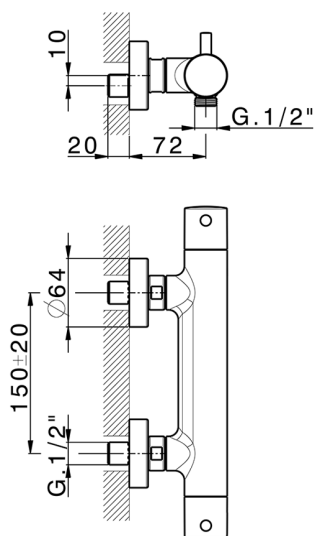

## Thermostatic shower mixer THERMO\_MTT01010

MODEL **MTT01010**

Thermostatic shower mixer, without shower set, 1/2" M flexible connection

### CHARACTERISTICS

Cartridge Spare Parts **22.04A.AR - ZZ97279004**

**Argo 2 (long filter) Thermostatic Valve**

#### EcoStop

EcoStop feature limits water flow to approximately 50% of maximum output with one point of resistance on setting. Push slightly past the middle stop only when full water output is required. This will save water up to 50%.