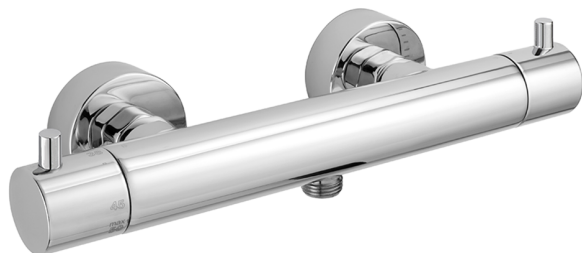

## Thermostatic shower mixer THERMO\_MTT01010

MODEL **MTT01010**

Thermostatic shower mixer, without shower set, 1/2" M flexible connection

### CHARACTERISTICS

Cartridge Spare Parts **22.04A.AR - ZZ97279004**

**Argo 2 (long filter) Thermostatic Valve**

#### EcoStop

EcoStop feature limits water flow to approximately 50% of maximum output with one point of resistance on setting. Push slightly past the middle stop only when full water output is required. This will save water up to 50%.

#### SafeTouch

The Huber SafeTouch system maintains the mixer body cool to the touch during operation.