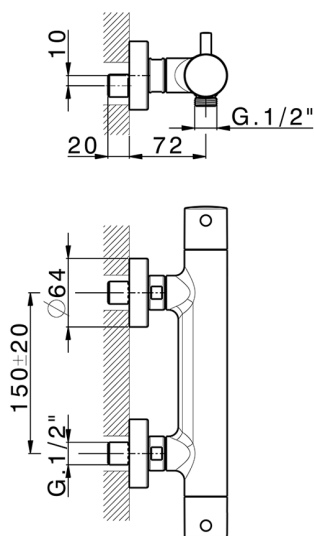

Thermostatic shower mixer THERMO_MTT01010

MODEL **MTT01010**

Thermostatic shower mixer, without shower set, 1/2" M flexible connection

AVAILABLE FINISHINGS

-  **21** 21 Chrome
-  **26** 26 Old Copper
-  **2F** 2F Brushed Nickel
-  **2W** 2W Brushed Gold
-  **40** 40 Matt Black
-  **4Q** 4Q Matt White

CHARACTERISTICS

Cartridge Spare Parts **22.04A.AR - ZZ97279004**

Argo 2 (long filter) Thermostatic Valve

EcoStop

EcoStop feature limits water flow to approximately 50% of maximum output with one point of resistance on setting. Push slightly past the middle stop only when full water output is required. This will save water up to 50%.