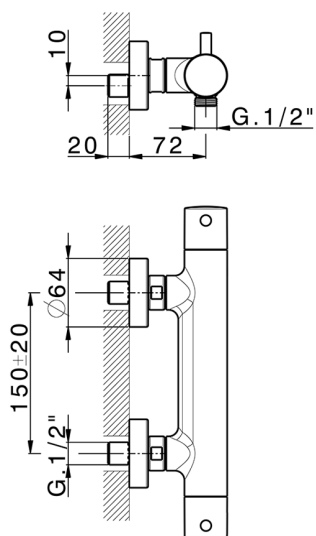

## Thermostatic shower mixer THERMO\_MTT01010

MODEL **MTT01010**

Thermostatic shower mixer, without shower set, 1/2" M flexible connection

### CHARACTERISTICS

Cartridge Spare Parts **22.04A.AR - ZZ97279004**

**Argo 2 (long filter) Thermostatic Valve**

#### EcoStop

EcoStop feature limits water flow to approximately 50% of maximum output with one point of resistance on setting. Push slightly past the middle stop only when full water output is required. This will save water up to 50%.