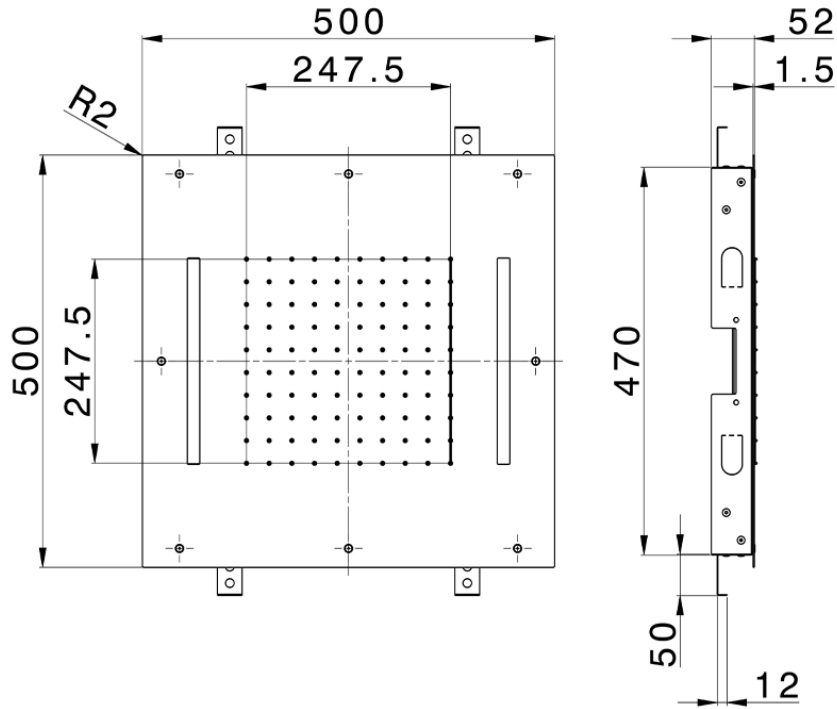

500x500 mm Chromotherapy Ceiling showerhead ZEN_ZS1C0075

ZS1C0075

<https://en.huberitalia.com/500x500-mm-chromotherapy-ceiling-showerhead-zen-zs1c0075>

2024-12-18