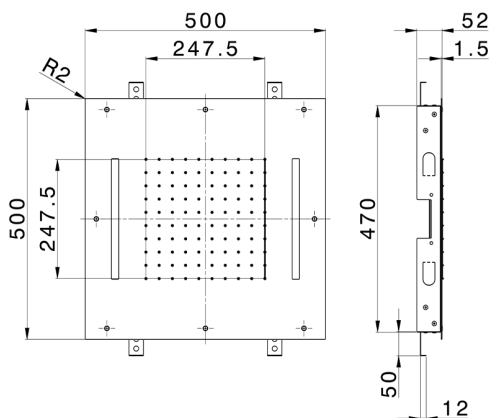

500x500 mm Chromotherapy Ceiling showerhead ZEN_ZS1C0075

MODEL **ZS1C0075**

500x500 mm Chromotherapy Ceiling showerhead, rain, chromotherapy functions, built-in control included, Stainless Steel AISI 304

AVAILABLE FINISHINGS

- **40** 40 Matt Black
- **4Q** 4Q Matt White
- **5G** 5G Rose Gold
- **D1** D1 Brushed Inox
- **D2** D2 Polished Inox

CHARACTERISTICS

2024-12-18