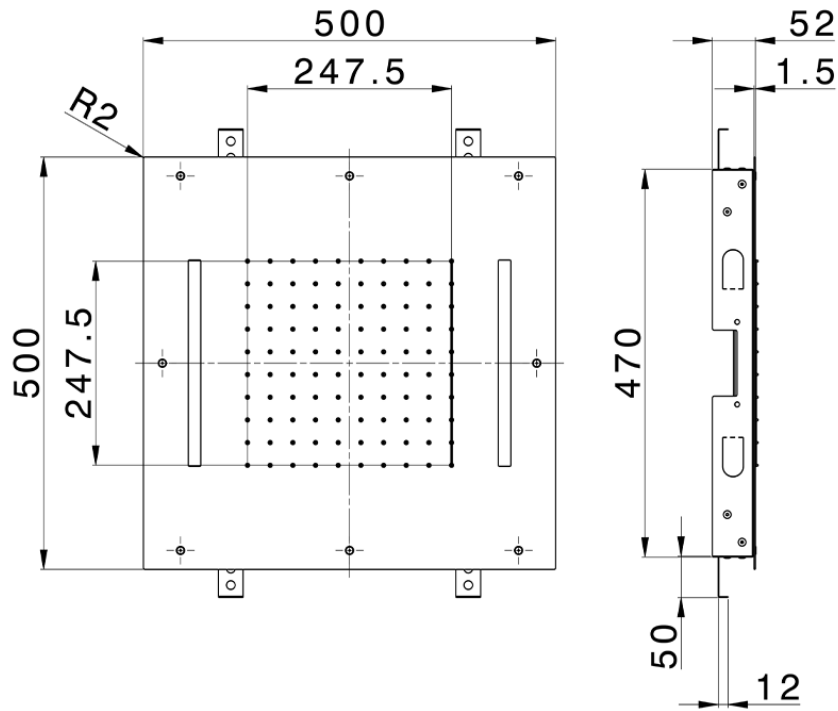

500x500 mm Chromotherapy Ceiling showerhead ZEN_ZS1C0075

ZS1C0075

<https://en.huberitalia.com/500x500-mm-chromotherapy-ceiling-showerhead-zen-zs1c0075>

2024-12-19