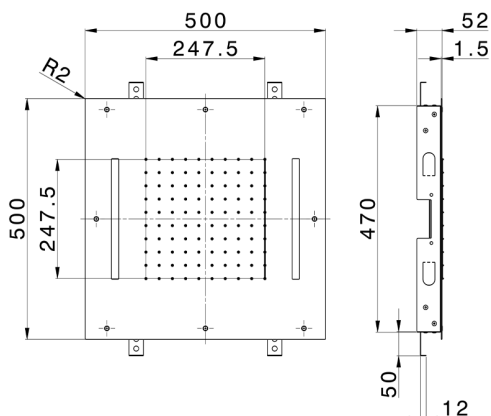

500x500 mm Chromotherapy Ceiling showerhead ZEN_ZS1C0075

MODEL **ZS1C0075**

500x500 mm Chromotherapy Ceiling showerhead, rain, chromotherapy functions, built-in control included, Stainless Steel AISI 304

AVAILABLE FINISHINGS

- **40** 40 Matt Black
- **4Q** 4Q Matt White
- **5G** 5G Rose Gold
- **D1** D1 Brushed Inox
- **D2** D2 Polished Inox

CHARACTERISTICS

2024-12-19