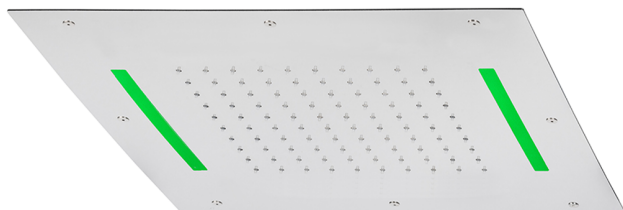

500x500 mm Chromotherapy Ceiling showerhead ZEN_ZS1C0075

MODEL **ZS1C0075**

500x500 mm Chromotherapy Ceiling showerhead, rain, chromotherapy functions, built-in control included, Stainless Steel AISI 304

AVAILABLE FINISHINGS

- **40** 40 Matt Black
- **4Q** 4Q Matt White
- **5G** 5G Rose Gold
- **D1** D1 Brushed Inox
- **D2** D2 Polished Inox

CHARACTERISTICS

2024-12-19