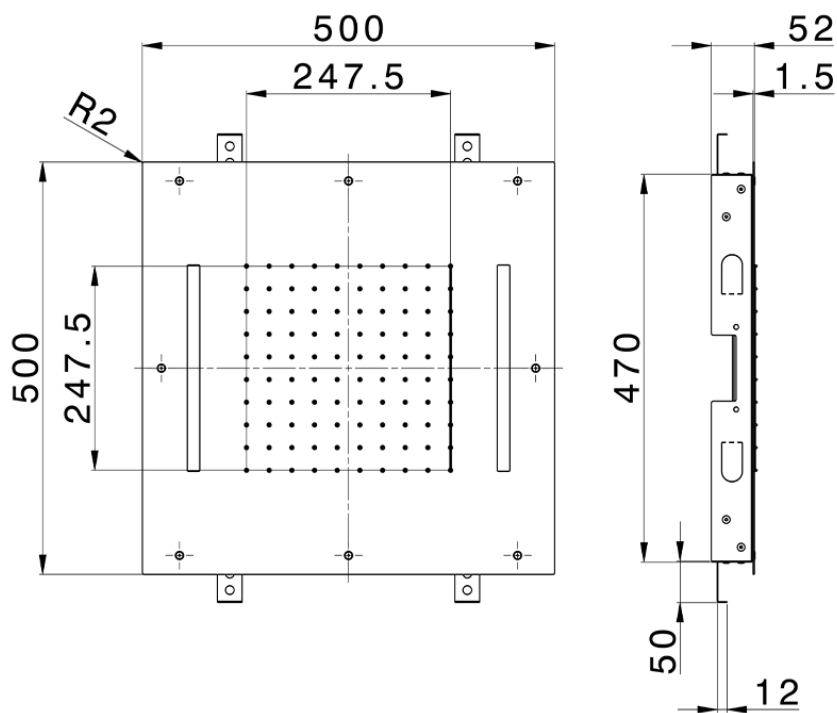

500x500 mm Chromotherapy Ceiling showerhead ZEN_ZS1C0075

ZS1C0075

<https://en.huberitalia.com/500x500-mm-chromotherapy-ceiling-showerhead-zen-zs1c0075>

2024-12-19