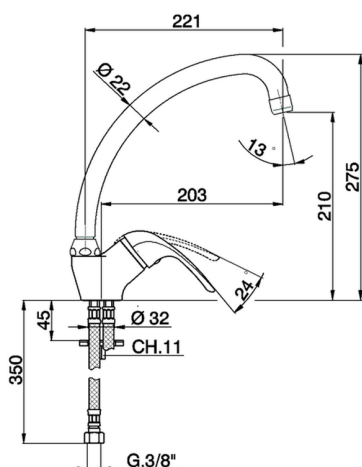

## Single lever sink mixer KITCHEN\_NM000520

MODEL **NM000520**

Single lever sink mixer, swivel spout, G.3/8" stainless steel flexible hoses

AVAILABLE FINISHINGS

CHARACTERISTICS

Cartridge Spare Parts **ZZ94035000**

**35 mm Cartridge**

2024-12-22