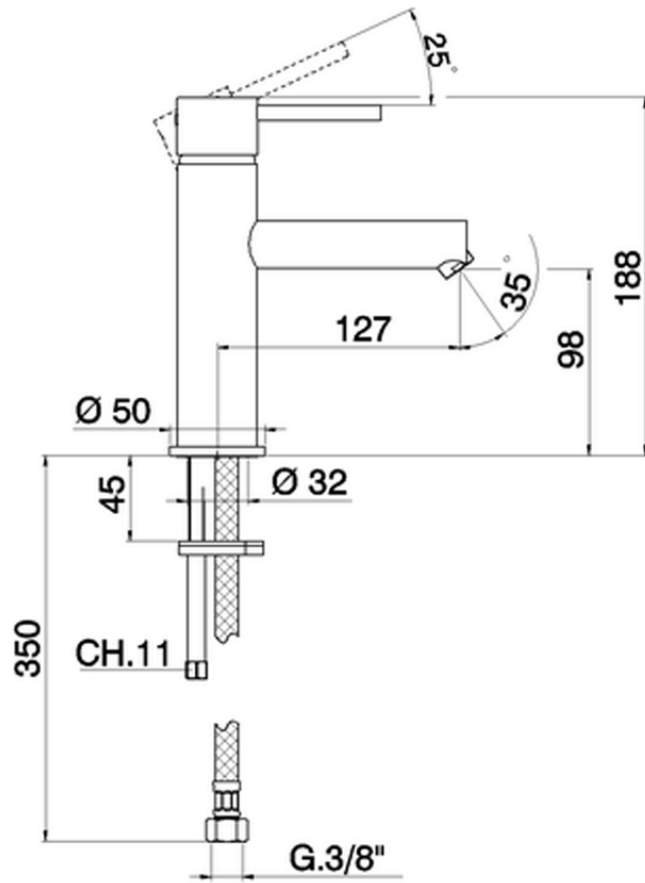

Single lever 'large' bidet mixer TRATTO EVO_TV000600

TV000600

<https://en.huberitalia.com/single-lever-large-bidet-mixer-tratto-evo-tv000600>

2024-12-18