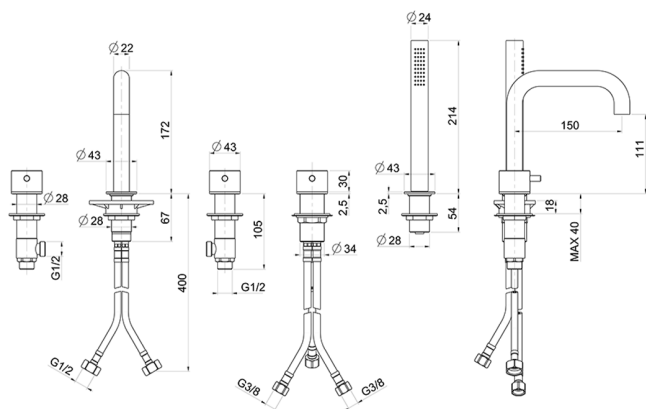

Deck-mounted 5-hole bath mixer LYNOX_LX000260

MODEL **LX000260**

Deck-mounted 5-hole bath mixer, progressive mixing, with water spout, D.24 mm INOX minimalistic one spray handshower, 150 cm pull-out flexible hose - INOX AISI 316L

AVAILABLE FINISHINGS

D1 D1 Brushed Inox

CHARACTERISTICS

Cartridge Spare Parts **ZZ97179000**

35 mm Cartridge

2026-04-26