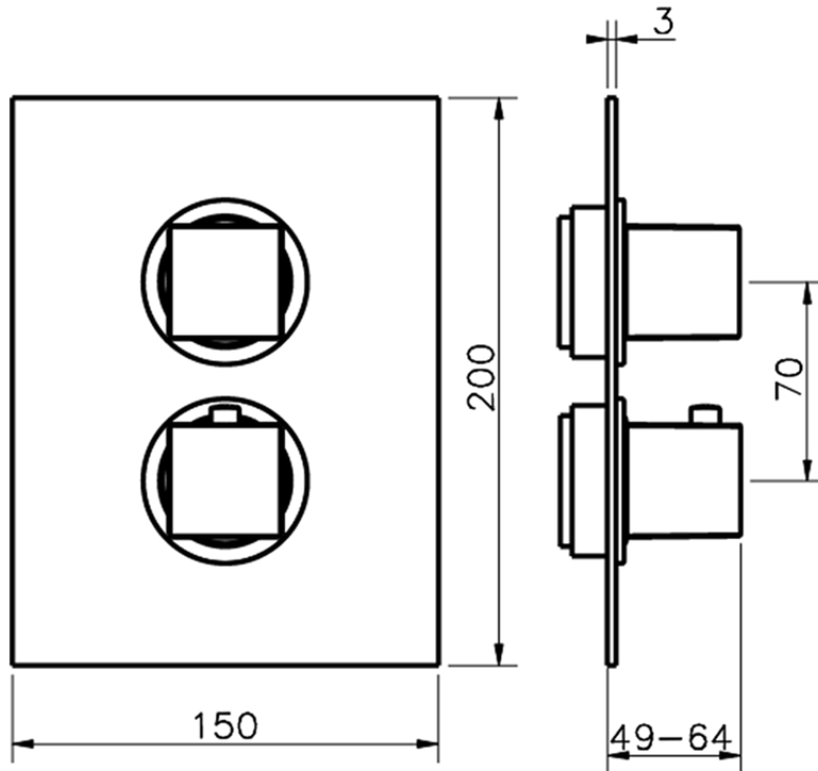

Exposed part for con.thermo.shower valve, 2-outlet THERMO_NE018100

NE018100

<https://en.huberitalia.com/exposed-part-for-con-thermo-shower-valve-2-outlet-thermo-ne018100>

Piastra/Plate/Plaque/Platte/Placa

2-3mm: XX 25-40 YY 76-91

10 mm: XX 16-31 YY 65-80

ZB018101

<https://en.huberitalia.com/2-outlet-concealed-thermostatic-shower-valve-concealed-zb018101>

2026-04-06