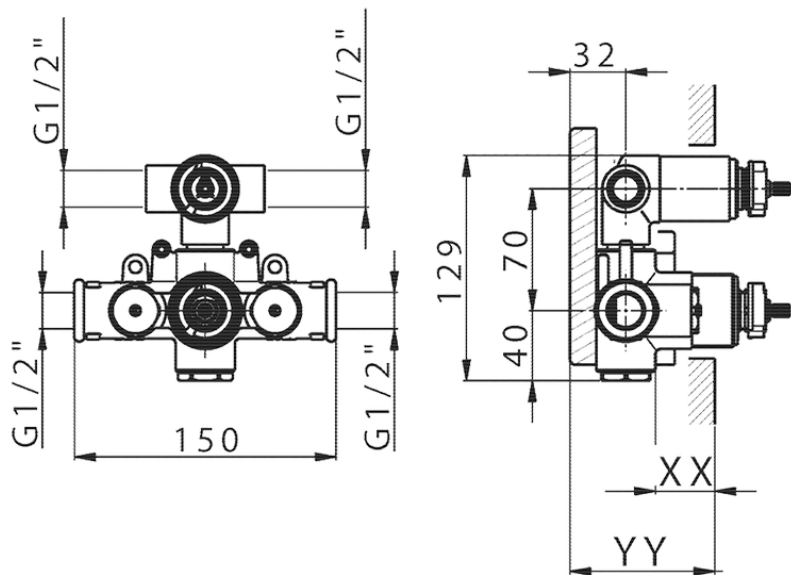

Exposed part for con.thermo.shower valve, 2-outlet THERMO_NE018100

NE018100

<https://en.huberitalia.com/exposed-part-for-con-thermo-shower-valve-2-outlet-thermo-ne018100>

Piastra/Plate/Plaque/Platte/Placa

2-3mm: XX 25-40 YY 76-91

10 mm: XX 16-31 YY 65-80

ZB018101

<https://en.huberitalia.com/2-outlet-concealed-thermostatic-shower-valve-concealed-zb018101>

2026-04-06