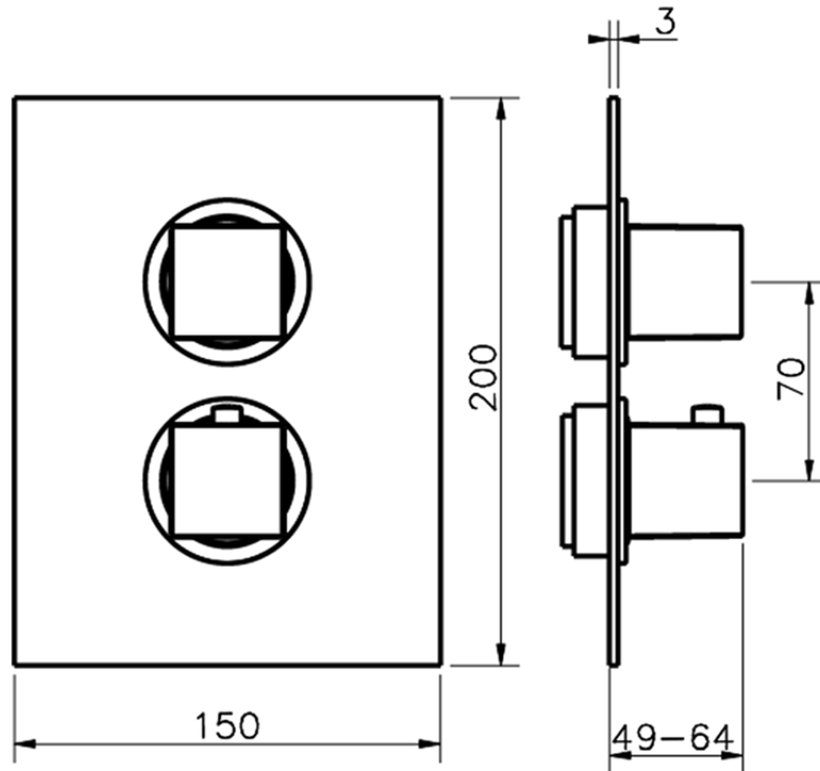

Exposed part for con.thermo.shower valve, 2-outlet THERMO_NE018100

NE018100

<https://en.huberitalia.com/exposed-part-for-con-thermo-shower-valve-2-outlet-thermo-ne018100>

Piastra/Plate/Plaque/Platte/Placa

2-3mm: XX 25-40 YY 76-91

10 mm: XX 16-31 YY 65-80

ZB018101

<https://en.huberitalia.com/2-outlet-concealed-thermostatic-shower-valve-concealed-zb018101>

2026-05-25