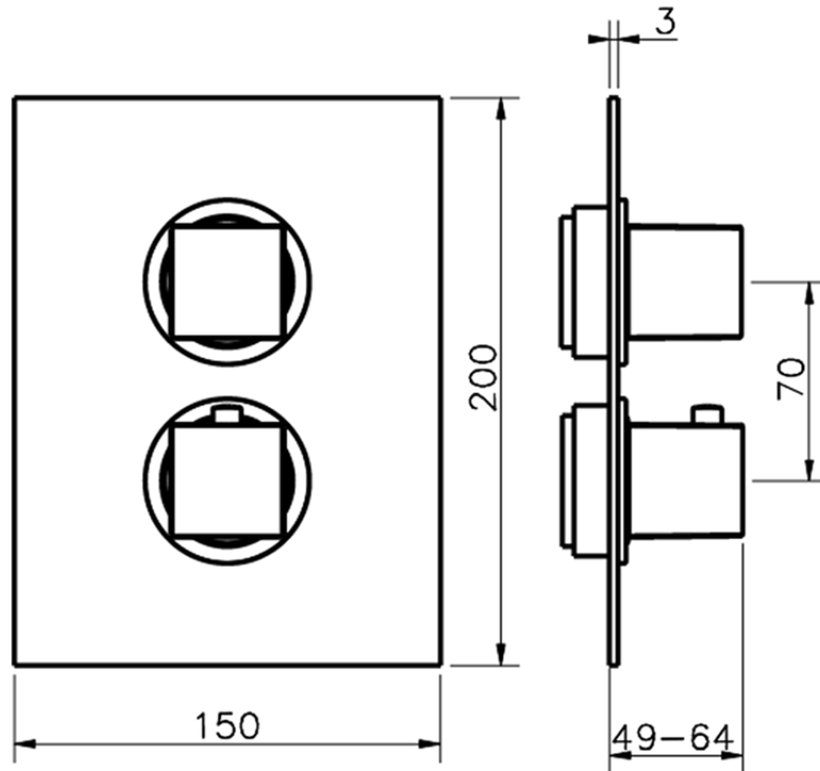

Exposed part for con.thermo.shower valve, 2-outlet THERMO_NE018100

NE018100

<https://en.huberitalia.com/exposed-part-for-con-thermo-shower-valve-2-outlet-thermo-ne018100>

Piastra/Plate/Plaque/Platte/Placa

2-3mm: XX 25-40 YY 76-91

10 mm: XX 16-31 YY 65-80