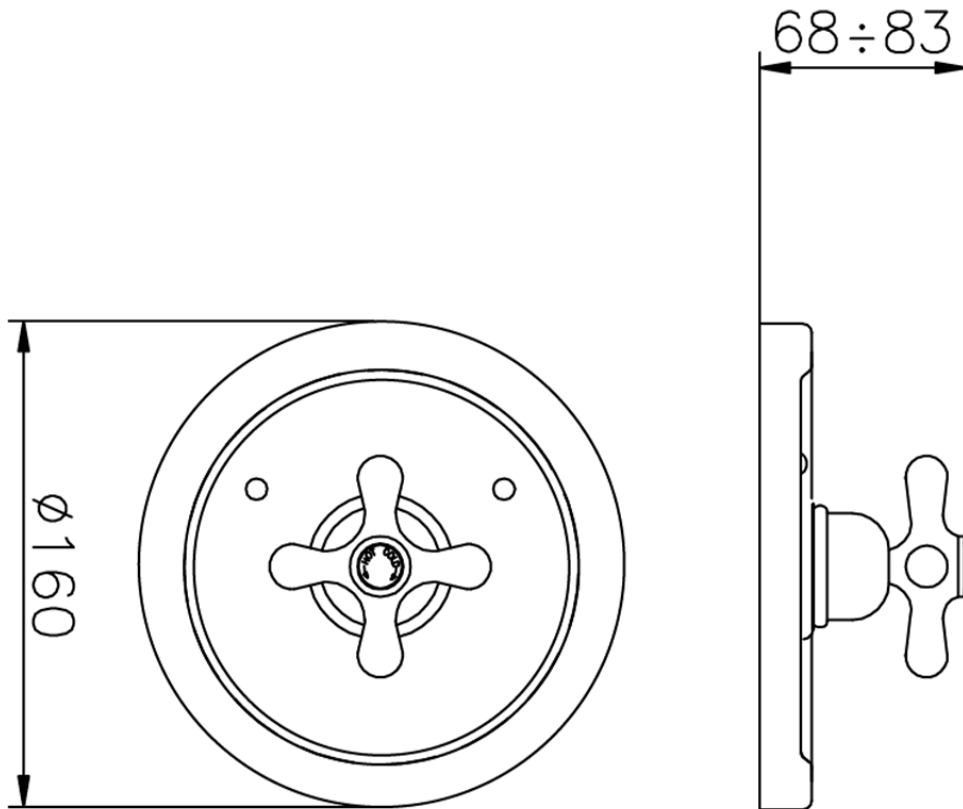

## Exposed part for concealed thermo shower valve CROISSETTE\_CS007200

CS007200

<https://en.huberitalia.com/exposed-part-for-concealed-thermo-shower-valve-croisette-cs007200>

Piastra/Plate/Plaque/Platte/Placa

2-3mm: XX 25-40 YY 76-91

10mm: XX 16-31 YY 65-80

ZB007221

<https://en.huberitalia.com/3-4-concealed-thermostatic-shower-valve-concealed-zb007221>

ZB007201

<https://en.huberitalia.com/1-2-concealed-thermostatic-shower-valve-concealed-zb007201>