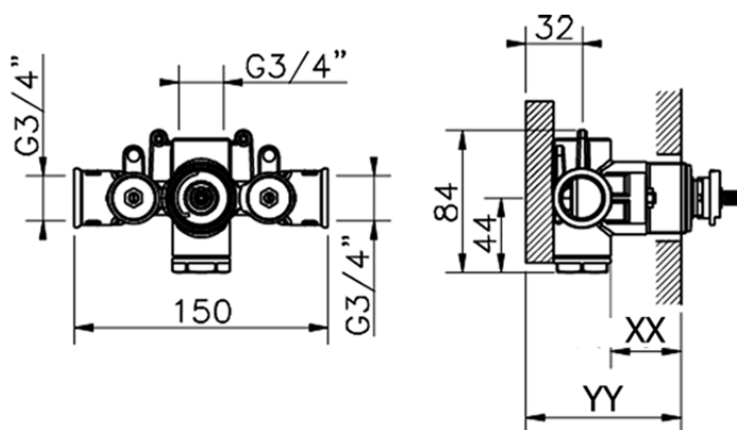

## Exposed part for concealed thermo shower valve CROISSETTE\_CS007200

CS007200

<https://en.huberitalia.com/exposed-part-for-concealed-thermo-shower-valve-croisette-cs007200>

Piastra/Plate/Plaque/Platte/Placa

2-3mm: XX 25-40 YY 76-91

10mm: XX 16-31 YY 65-80

ZB007221

<https://en.huberitalia.com/3-4-concealed-thermostatic-shower-valve-concealed-zb007221>

ZB007201

<https://en.huberitalia.com/1-2-concealed-thermostatic-shower-valve-concealed-zb007201>