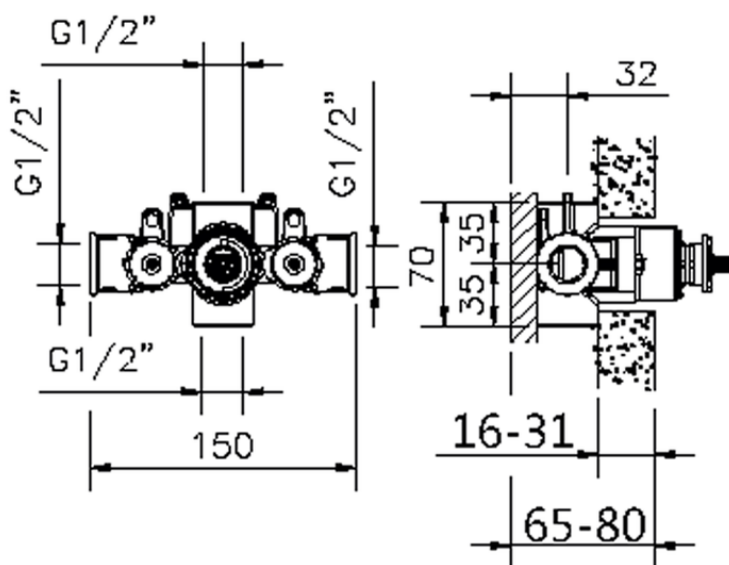

## Exposed part for concealed thermo shower valve CROISSETTE\_CS007200

CS007200

<https://en.huberitalia.com/exposed-part-for-concealed-thermo-shower-valve-croisette-cs007200>

Piastra/Plate/Plaque/Platte/Placa

2-3mm: XX 25-40 YY 76-91

10mm: XX 16-31 YY 65-80

ZB007221

<https://en.huberitalia.com/3-4-concealed-thermostatic-shower-valve-concealed-zb007221>

ZB007201

<https://en.huberitalia.com/1-2-concealed-thermostatic-shower-valve-concealed-zb007201>