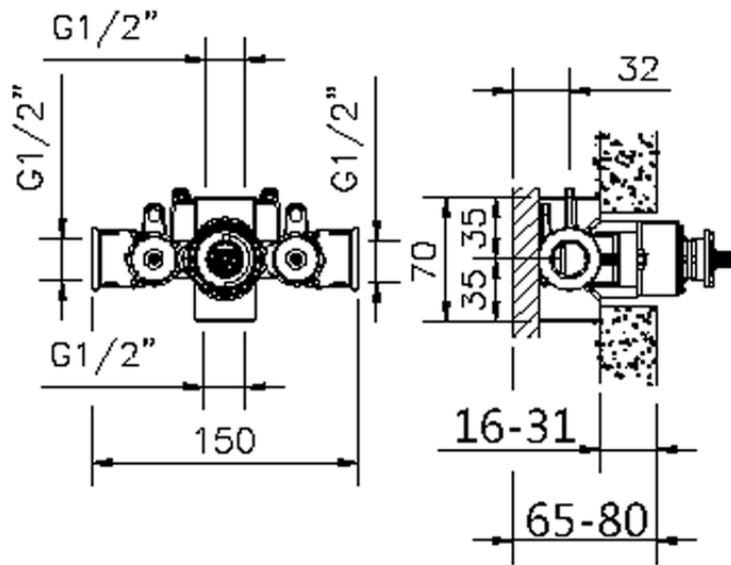

## Exposed part for concealed thermo shower valve CROISSETTE\_CS007200

CS007200

<https://en.huberitalia.com/exposed-part-for-concealed-thermo-shower-valve-croisette-cs007200>

Piastra/Plate/Plaque/Platte/Placa

2-3mm: XX 25-40 YY 76-91

10mm: XX 16-31 YY 65-80

ZB007221

<https://en.huberitalia.com/3-4-concealed-thermostatic-shower-valve-concealed-zb007221>

ZB007201

<https://en.huberitalia.com/1-2-concealed-thermostatic-shower-valve-concealed-zb007201>