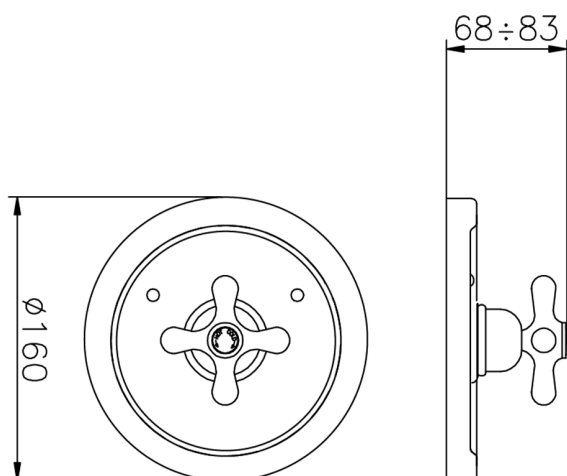

Exposed part for concealed thermo shower valve CROISSETTE_CS007200

MODEL **CS007200**

Exposed part for concealed thermo shower valve, without stop valve, without concealed part, for items ZB007201-ZB007221

AVAILABLE FINISHINGS

- **21** 21 Chrome
- **27** 27 Old Bronze
- **2G** 2G Antique Gold
- **2W** 2W Brushed Gold

CHARACTERISTICS

Installation **Concealed**
Required concealed parts **ZB007221**
ZB007201

Thermostatic

The Huber thermostatic is your personal water manager, helping you to handle, control and save water and energy.