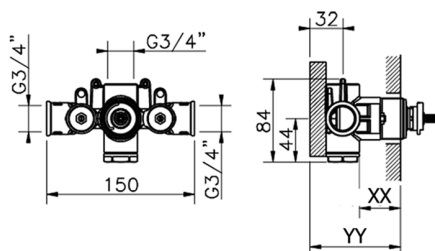

3/4" Concealed thermostatic valve, without
Stopvalve, without trim kit

AVAILABLE FINISHINGS

CHARACTERISTICS

Installation	Concealed
Cartridge Spare Parts	23.51A.HF
HF Thermostatic Valve	
Concealed	1

Piastra/Plate/Plaque/Platte/Placa
 2-3mm: XX 25-40 YY 76-91
 10mm: XX 16-31 YY 65-80