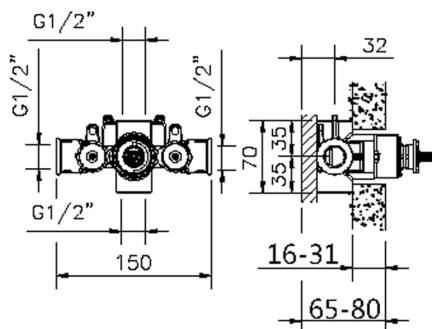

1/2" Concealed thermostatic shower valve, without Stopvalve, without trim kit

AVAILABLE FINISHINGS

 **04** 04 Without finishing

CHARACTERISTICS

Installation	Concealed
Cartridge Spare Parts	24.04A.PP
8x20 Plus P Thermostatic Valve	
Concealed	1