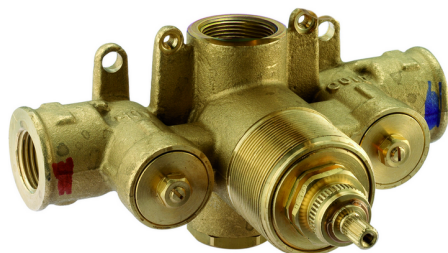

Exposed part for concealed thermo shower valve CROISSETTE_CS007200

MODEL **CS007200**

Exposed part for concealed thermo shower valve, without stop valve, without concealed part, for items ZB007201-ZB007221

Thermostatic

The Huber thermostatic is your personal water manager, helping you to handle, control and save water and energy.

3/4" Concealed thermostatic shower valve CONCEALED_ZB007221

MODEL **ZB007221**

3/4" Concealed thermostatic valve, without
Stopvalve, without trim kit

AVAILABLE FINISHINGS

CHARACTERISTICS

Installation	Concealed
Cartridge Spare Parts	23.51A.HF
HF Thermostatic Valve	
Concealed	1

Piastra/Plate/Plaque/Platte/Placa
 2-3mm: XX 25-40 YY 76-91
 10mm: XX 16-31 YY 65-80

Thermostatic

The Huber thermostatic is your personal water manager, helping you to handle, control and save water and energy.

1/2" Concealed thermostatic shower valve CONCEALED_ZB007201

MODEL **ZB007201**