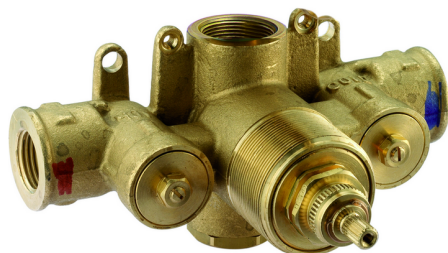

Exposed part for concealed thermo shower valve CROISSETTE_CS007200

MODEL **CS007200**

Exposed part for concealed thermo shower valve, without stop valve, without concealed part, for items ZB007201-ZB007221

Thermostatic

The Huber thermostatic is your personal water manager, helping you to handle, control and save water and energy.

3/4" Concealed thermostatic shower valve CONCEALED_ZB007221

MODEL **ZB007221**

Thermostatic

The Huber thermostatic is your personal water manager, helping you to handle, control and save water and energy.

1/2" Concealed thermostatic shower valve CONCEALED_ZB007201

MODEL **ZB007201**

1/2" Concealed thermostatic shower valve, without Stopvalve, without trim kit

AVAILABLE FINISHINGS

 **04** 04 Without finishing

CHARACTERISTICS

Installation	Concealed
Cartridge Spare Parts	24.04A.PP
8x20 Plus P Thermostatic Valve	
Concealed	1