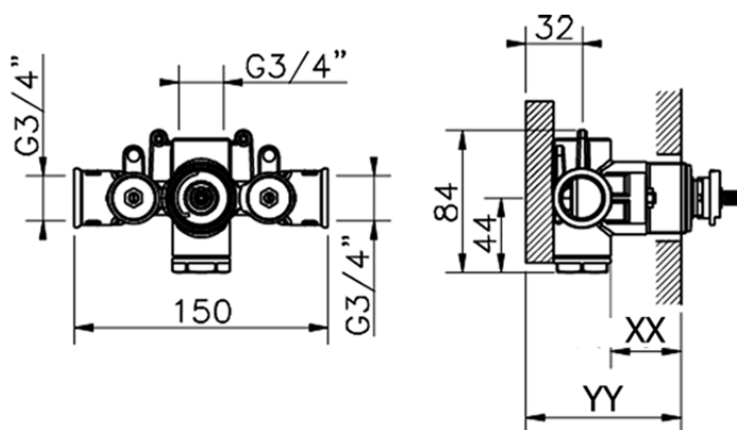

Exposed part for concealed thermo shower valve CROISSETTE_CS007200

CS007200

<https://en.huberitalia.com/exposed-part-for-concealed-thermo-shower-valve-croisette-cs007200>

Piastra/Plate/Plaque/Platte/Placa

2-3mm: XX 25-40 YY 76-91

10mm: XX 16-31 YY 65-80

ZB007221

<https://en.huberitalia.com/3-4-concealed-thermostatic-shower-valve-concealed-zb007221>

ZB007201

<https://en.huberitalia.com/1-2-concealed-thermostatic-shower-valve-concealed-zb007201>