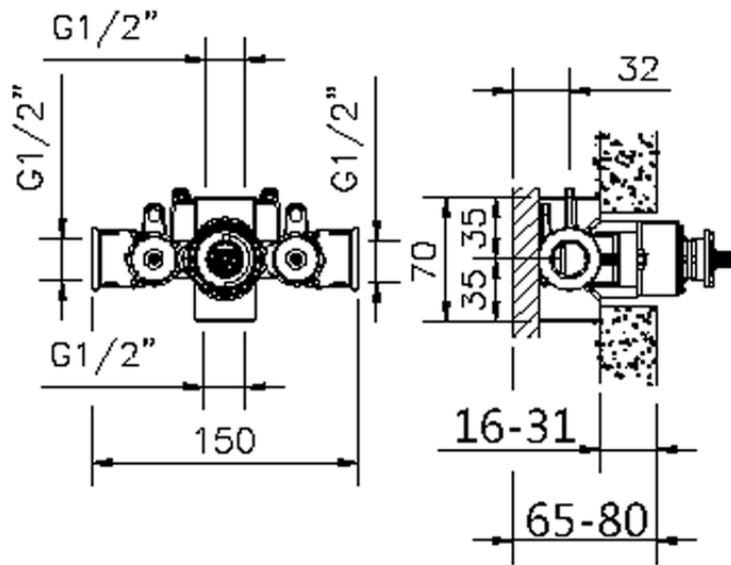

Exposed part for concealed thermo shower valve CROISSETTE_CS007200

CS007200

<https://en.huberitalia.com/exposed-part-for-concealed-thermo-shower-valve-croisette-cs007200>

Piastra/Plate/Plaque/Platte/Placa

2-3mm: XX 25-40 YY 76-91

10mm: XX 16-31 YY 65-80

ZB007221

<https://en.huberitalia.com/3-4-concealed-thermostatic-shower-valve-concealed-zb007221>

ZB007201

<https://en.huberitalia.com/1-2-concealed-thermostatic-shower-valve-concealed-zb007201>