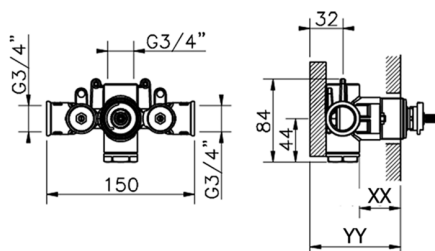

3/4" Concealed thermostatic valve, without
Stopvalve, without trim kit

AVAILABLE FINISHINGS

CHARACTERISTICS

Installation	Concealed
Cartridge Spare Parts	23.51A.HF
HF Thermostatic Valve	
Concealed	1

Piastra/Plate/Plaque/Platte/Placa
2-3mm: XX 25-40 YY 76-91
10mm: XX 16-31 YY 65-80