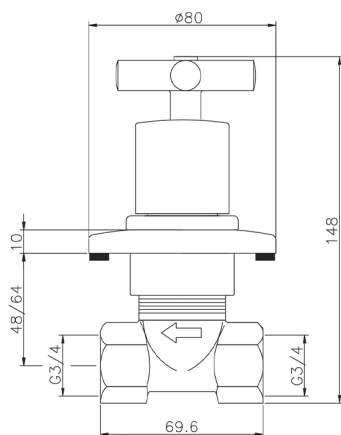

CHARACTERISTICS

Installation **Concealed**

2024-11-15