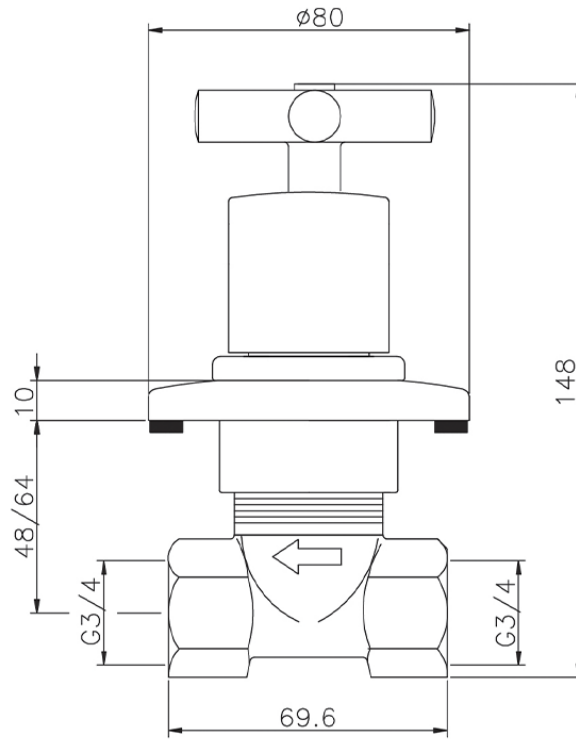

## Concealed stop valve SUITE\_SU000313

SU000313

<https://en.huberitalia.com/concealed-stop-valve-suite-su000313>

2024-11-15