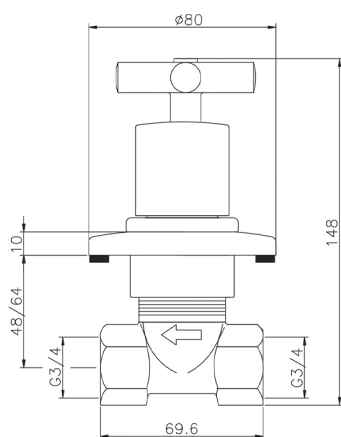

Concealed stop valve SUITE_SU000313

MODEL **SU000313**

Concealed stop valve, 3/4" F outlet

AVAILABLE FINISHINGS

-  **21** 21 Chrome
-  **40** 40 Matt Black
-  **2F** 2F Brushed Nickel
-  **2W** 2W Brushed Gold