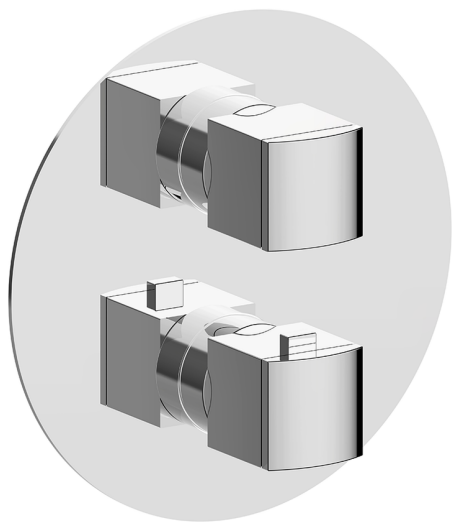

Exposed part for Thermostatic One Box Valve ONE BOX_DD0BT030

MODEL **DD0BT030**

Exposed part for Thermostatic One Box Valve, with 1-2-3 outlet devia stop, Minimum depth of installation: 67 mm, without concealed part, for items ZB00B030-ZB00B031

AVAILABLE FINISHINGS

-  **21** 21 Chrome
-  **2F** 2F Brushed Nickel
-  **40** 40 Matt Black
-  **4Q** 4Q Matt White

CHARACTERISTICS

Cartridge Spare Parts **24.04A.PP**

8x20 Plus P Thermostatic Valve

Installation **Concealed**

Required concealed parts **ZB00B031**
ZB00B030

DeviaStop

The Huber Devia Stop technology allows to adjust the water flow and to direct it to the selected output point (overhead soaker, hand shower, etc).