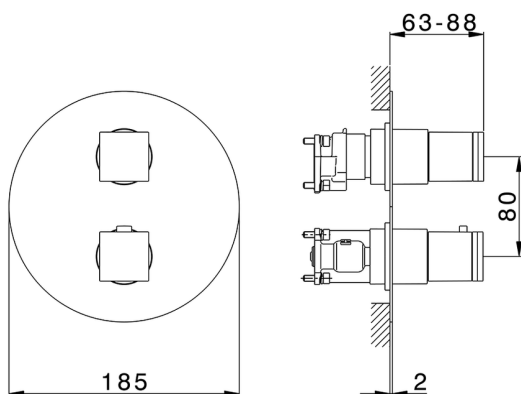

Exposed part for Thermostatic One Box Valve ONE BOX_DD0BT030

MODEL **DD0BT030**

Exposed part for Thermostatic One Box Valve, with 1-2-3 outlet devia stop, Minimum depth of installation: 67 mm, without concealed part, for items ZB00B030-ZB00B031

AVAILABLE FINISHINGS

-  **21** 21 Chrome
-  **2F** 2F Brushed Nickel
-  **40** 40 Matt Black
-  **4Q** 4Q Matt White

CHARACTERISTICS

Cartridge Spare Parts **24.04A.PP**

8x20 Plus P Thermostatic Valve

Installation **Concealed**