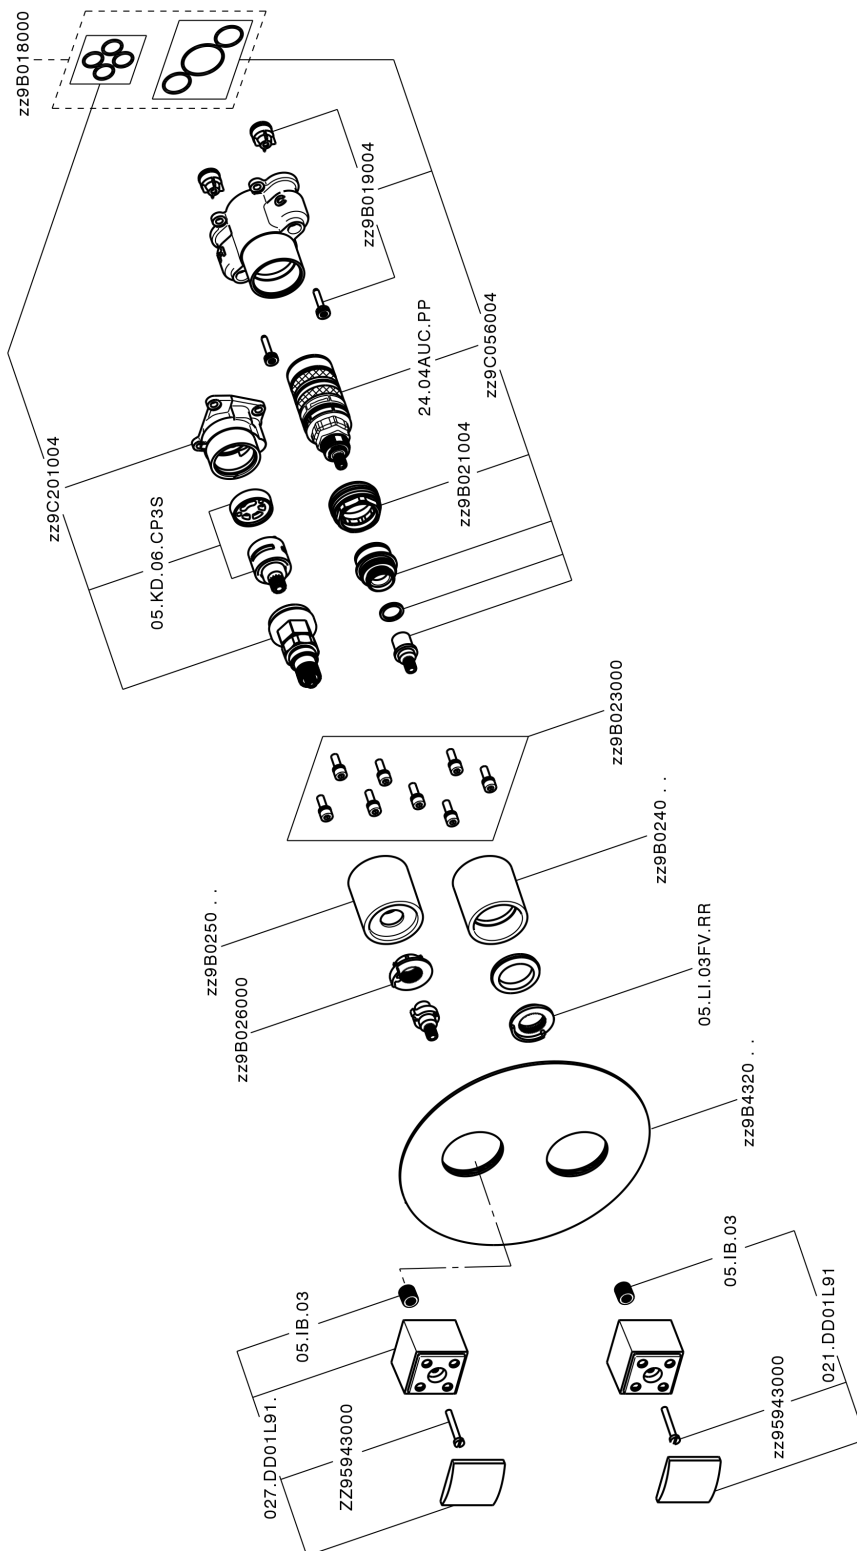

Exposed part for Thermostatic One Box Valve ONE BOX_DD0BT030

MODEL **DD0BT030**

Exposed part for Thermostatic One Box Valve, with 1-2-3 outlet devia stop, Minimum depth of installation: 67 mm, without concealed part, for items ZB00B030-ZB00B031

AVAILABLE FINISHINGS

-  **21** 21 Chrome
-  **2F** 2F Brushed Nickel
-  **40** 40 Matt Black
-  **4Q** 4Q Matt White

CHARACTERISTICS

Cartridge Spare Parts **24.04A.PP**

8x20 Plus P Thermostatic Valve

Installation **Concealed**

Required concealed parts **ZB00B031**
ZB00B030

DeviaStop

The Huber Devia Stop technology allows to adjust the water flow and to direct it to the selected output point (overhead soaker, hand shower, etc).

Thermostatic

The Huber thermostatic is your personal water manager, helping you to handle, control and save water and energy.

Exposed part for Thermostatic One Box Valve ONE BOX_DD0BT030

DD0BT030

<https://en.huberitalia.com/exposed-part-for-thermostatic-one-box-valve-one-box-dd0bt030>