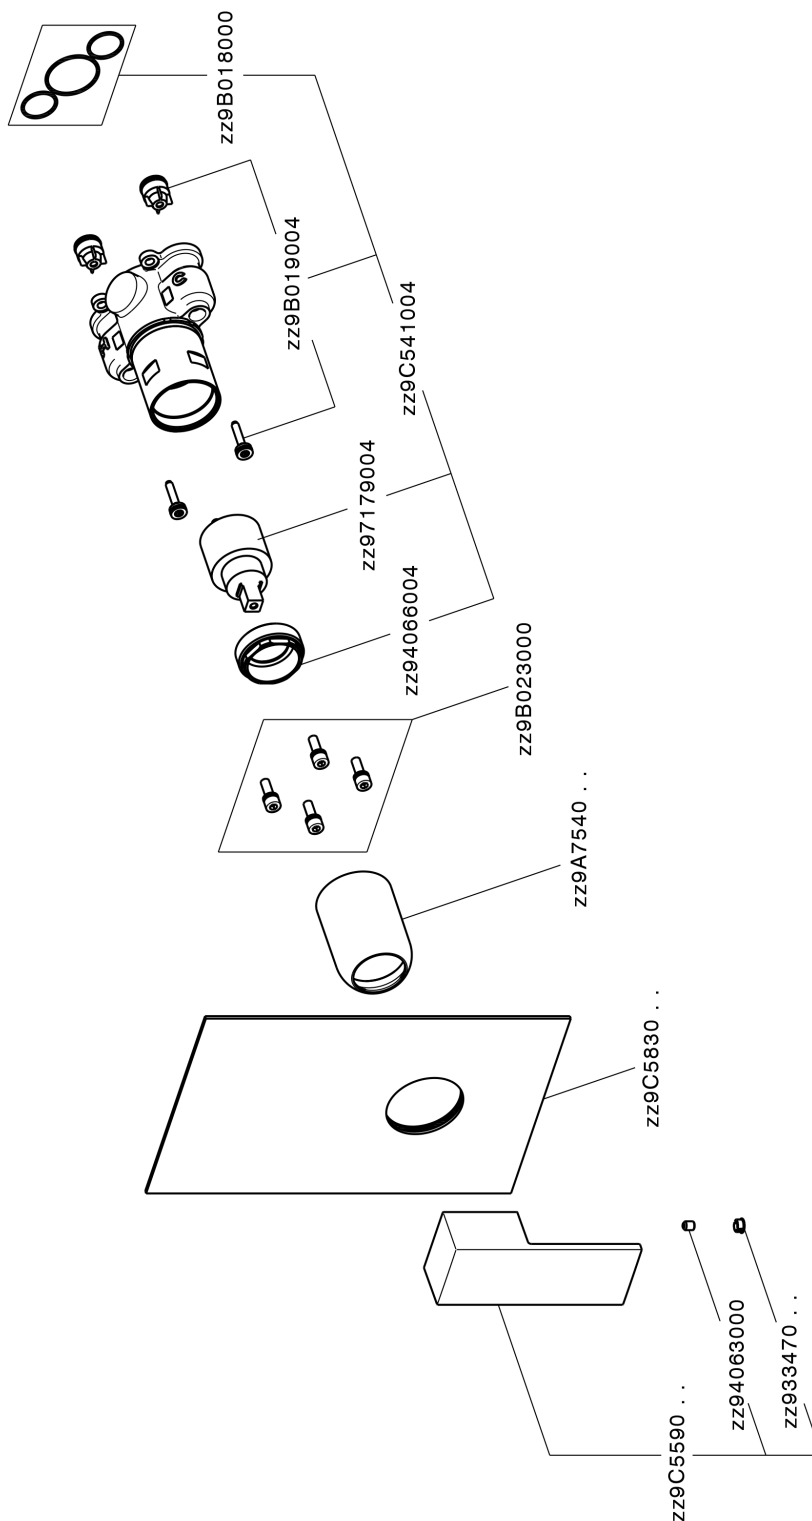

Exposed part for Single Lever One Box Valve ONE BOX_NE0BM010

MODEL **NE0BM010**

Exposed part for Single Lever One Box Valve, 1 Outlet, Minimum depth of installation: 67 mm, without concealed part, for items ZB00B030-ZB00B031

AVAILABLE FINISHINGS

-  **21** 21 Chrome
-  **2F** 2F Brushed Nickel
-  **40** 40 Matt Black
-  **4Q** 4Q Matt White

CHARACTERISTICS

Cartridge Spare Parts **ZZ97179000**
35 mm Cartridge
 Installation **Concealed**
 Required concealed parts **ZB00B031**
ZB00B030

Exposed part for Single Lever One Box Valve ONE BOX_NE0BM010

NE0BM010

<https://en.huberitalia.com/exposed-part-for-single-lever-one-box-valve-one-box-ne0bm010>

One Box Universal Concealed Part ONE BOX_ZB00B031

MODEL **ZB00B031**

One Box Universal Concealed Part, for 1 or 2 or 3 outlet thermostatic or single lever, without trim kit, with noise reducers, with sealing gasket

AVAILABLE FINISHINGS

CHARACTERISTICS

Concealed **1**
Installation **Concealed**