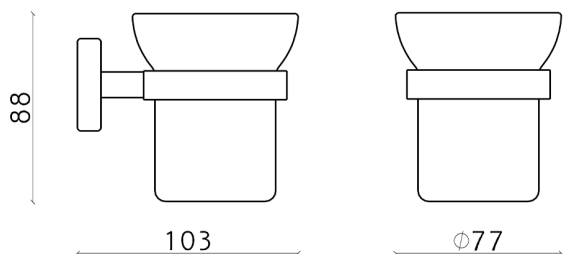

Glass holder LYNOX_LX090501

MODEL **LX090501**

Glass holder, wall mounted glass beaker, Inox AISI 304

AVAILABLE FINISHINGS

D1 D1 Brushed Inox

CHARACTERISTICS

2026-04-08