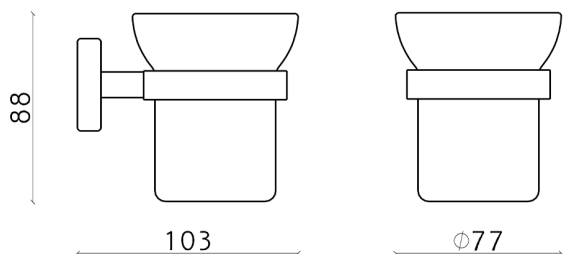

## Glass holder LYNOX\_LX090501

MODEL **LX090501**

Glass holder, wall mounted glass beaker, Inox AISI 304

AVAILABLE FINISHINGS

**D1** D1 Brushed Inox

CHARACTERISTICS

2026-06-15