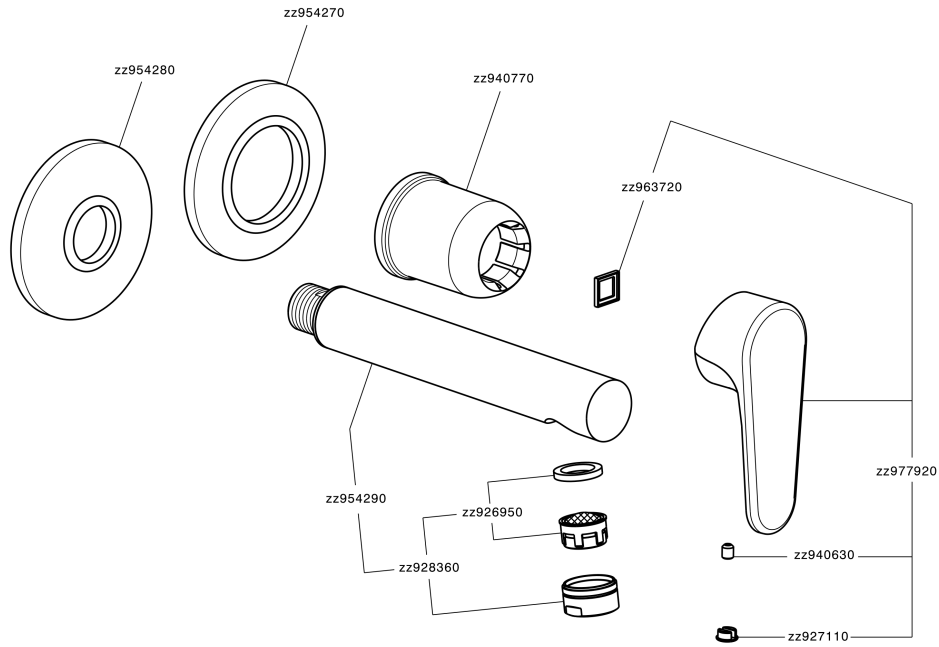

Exposed part for single lever washbasin valve H3_AH005510

AH005510

<https://en.huberitalia.com/exposed-part-for-single-lever-washbasin-valve-h3-ah005510>

Concealed single lever washbasin mixer Easy-Box CONCEALED_ZB002450

ZB002450

<https://en.huberitalia.com/concealed-single-lever-washbasin-mixer-easy-box-concealed-zb002450>

2025-04-07