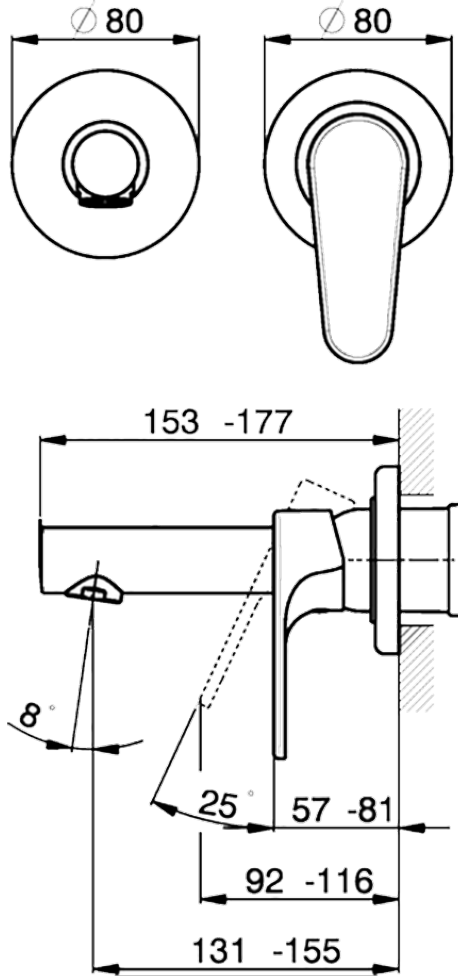

Exposed part for single lever washbasin valve H3_AH005510

AH005510

<https://en.huberitalia.com/exposed-part-for-single-lever-washbasin-valve-h3-ah005510>

Piastra/Plate/Plaque/Platte/Placa

2-3mm: XX 56-76

10mm: XX 48-68