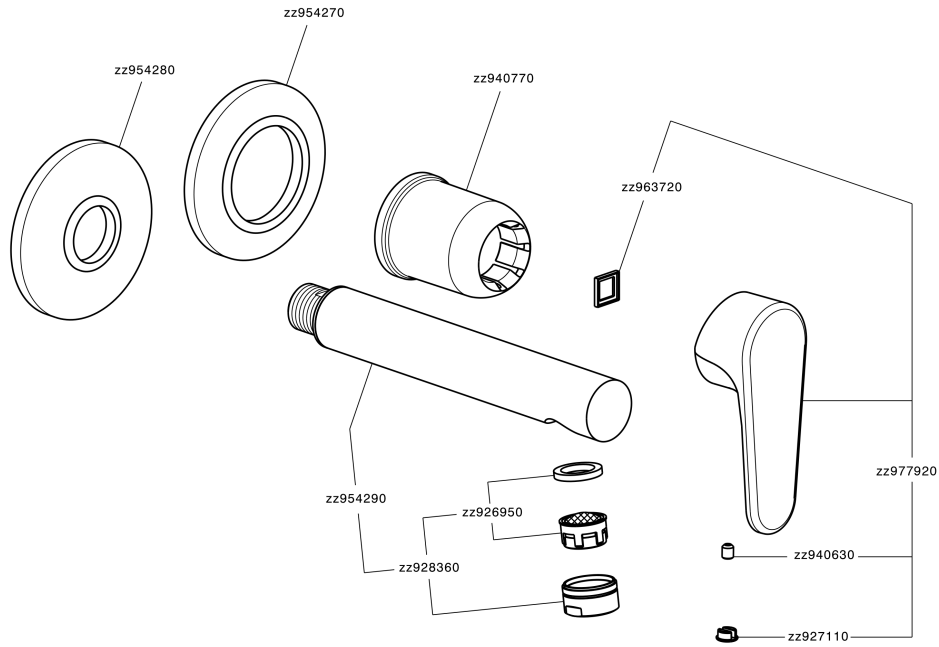

Exposed part for single lever washbasin valve H3_AH005510

AH005510

<https://en.huberitalia.com/exposed-part-for-single-lever-washbasin-valve-h3-ah005510>

Concealed single lever washbasin mixer Easy-Box CONCEALED_ZB002450

ZB002450

<https://en.huberitalia.com/concealed-single-lever-washbasin-mixer-easy-box-concealed-zb002450>

2025-04-03