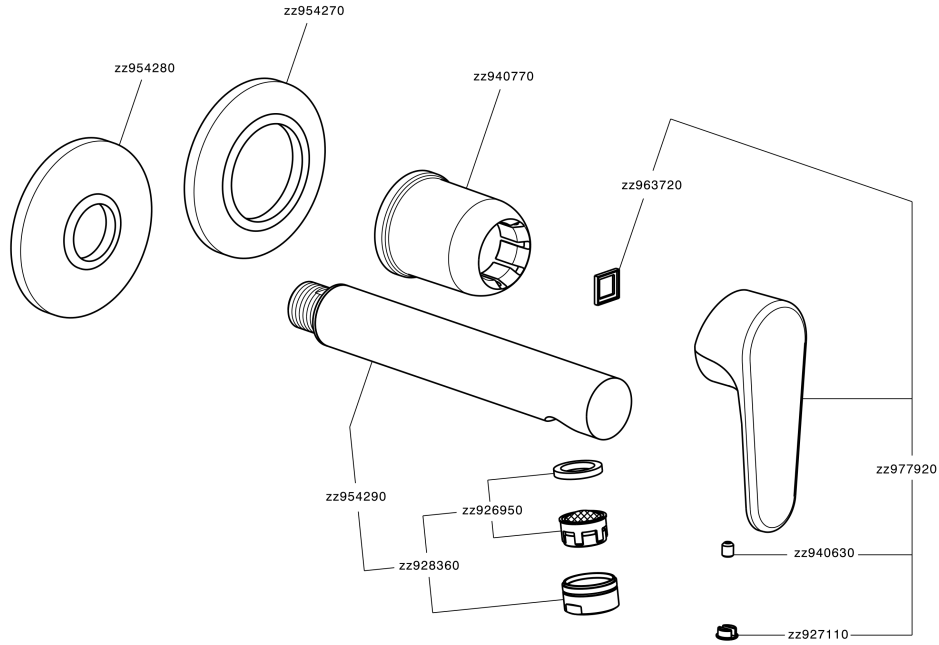

## Exposed part for single lever washbasin valve H3\_AH005510

AH005510

<https://en.huberitalia.com/exposed-part-for-single-lever-washbasin-valve-h3-ah005510>

Concealed single lever washbasin mixer Easy-Box CONCEALED\_ZB002450

ZB002450

<https://en.huberitalia.com/concealed-single-lever-washbasin-mixer-easy-box-concealed-zb002450>

2025-04-07