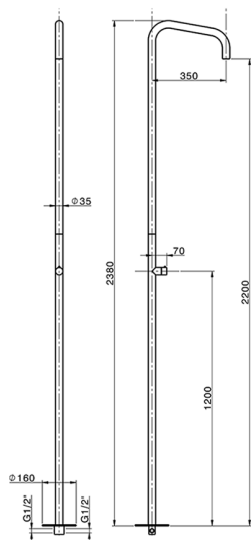

Free Standing Progressive Shower Column COLUMNS_LX005120

MODEL **LX005120**

Free Standing Progressive Shower Column, for Indoor/Outdoor use, with rain spray aerator, INOX AISI 316L

AVAILABLE FINISHINGS

D1 D1 Brushed Inox

CHARACTERISTICS

Cartridge Spare Parts **ZZ9C292000**

25 mm Progressive single-lever cartridge

2025-03-20