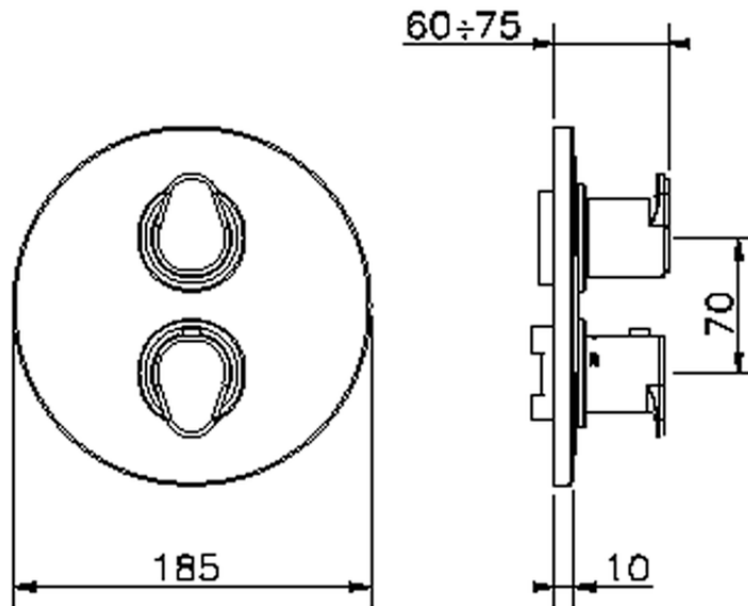

Exposed part for 3-outlet con.thermo.shower valve H3_H3018200

H3018200

<https://en.huberitalia.com/exposed-part-for-3-outlet-con-thermo-shower-valve-h3-h3018200>

Piastra/Plate/Plaque/Platte/Placa

2-3mm: XX 25-40 YY 76-91

10 mm: XX 16-31 YY 65-80

ZB018201

<https://en.huberitalia.com/3-outlet-concealed-thermostatic-shower-valve-concealed-zb018201>

2024-11-15