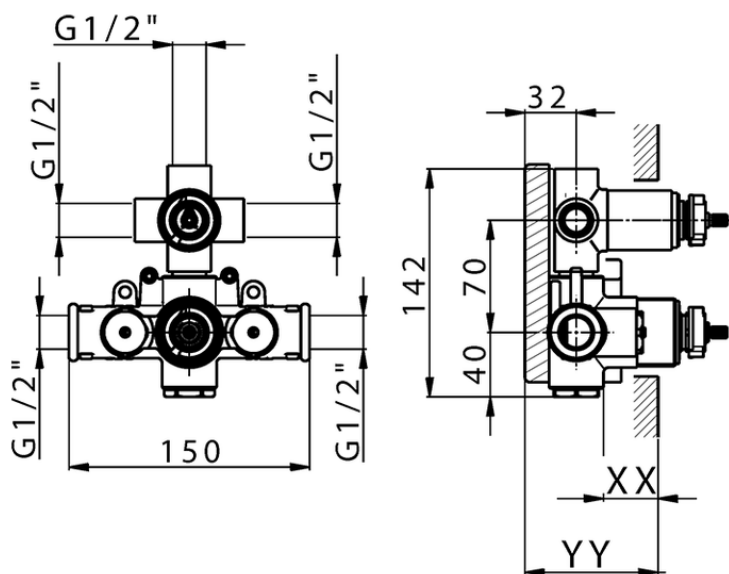

Exposed part for 3-outlet con.thermo.shower valve H3_H3018200

H3018200

<https://en.huberitalia.com/exposed-part-for-3-outlet-con-thermo-shower-valve-h3-h3018200>

Piastra/Plate/Plaque/Platte/Placa

2-3mm: XX 25-40 YY 76-91

10 mm: XX 16-31 YY 65-80

ZB018201

<https://en.huberitalia.com/3-outlet-concealed-thermostatic-shower-valve-concealed-zb018201>

2024-11-15