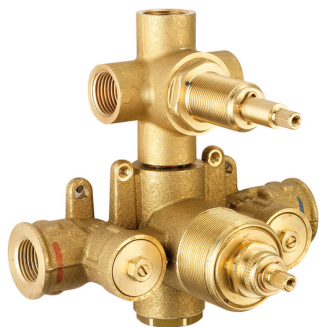

Exposed part for 3-outlet con.thermo.shower valve H3_H3018200

MODEL **H3018200**

Exposed part for 3-outlet thermostatic mixer, with 3 outlet diverter, without concealed part, for item ZB018201

AVAILABLE FINISHINGS

-  **21** 21 Chrome
-  **2F** 2F Brushed Nickel
-  **40** 40 Matt Black

CHARACTERISTICS

Installation **Concealed**
 Required concealed parts **ZB018201**

Thermostatic

The Huber thermostatic is your personal water manager, helping you to handle, control and save water and energy.

3-outlet Concealed thermostatic shower valve CONCEALED_ZB018201

MODEL **ZB018201**

3-Outlet Concealed thermostatic mixer, with 3-outlet diverter, without trim kit

AVAILABLE FINISHINGS

CHARACTERISTICS

Installation	Concealed
Cartridge Spare Parts	24.04A.PP
8x20 Plus P Thermostatic Valve	
Concealed	1

Piastra/Plate/Plaque/Platte/Placa

2-3mm: XX 25-40 YY 76-91

10 mm: XX 16-31 YY 65-80

DeviaStop

The Huber Devia Stop technology allows to adjust the water flow and to direct it to the selected output point (overhead soaker, hand shower, etc).