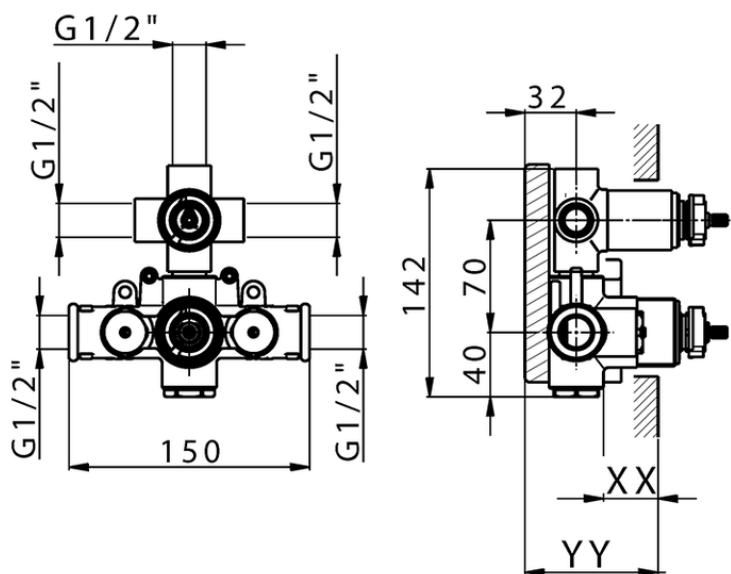

Exposed part for 3-outlet con.thermo.shower valve H3_H3018200

H3018200

<https://en.huberitalia.com/exposed-part-for-3-outlet-con-thermo-shower-valve-h3-h3018200>

Piastra/Plate/Plaque/Platte/Placa

2-3mm: XX 25-40 YY 76-91

10 mm: XX 16-31 YY 65-80

ZB018201

<https://en.huberitalia.com/3-outlet-concealed-thermostatic-shower-valve-concealed-zb018201>

2024-11-15