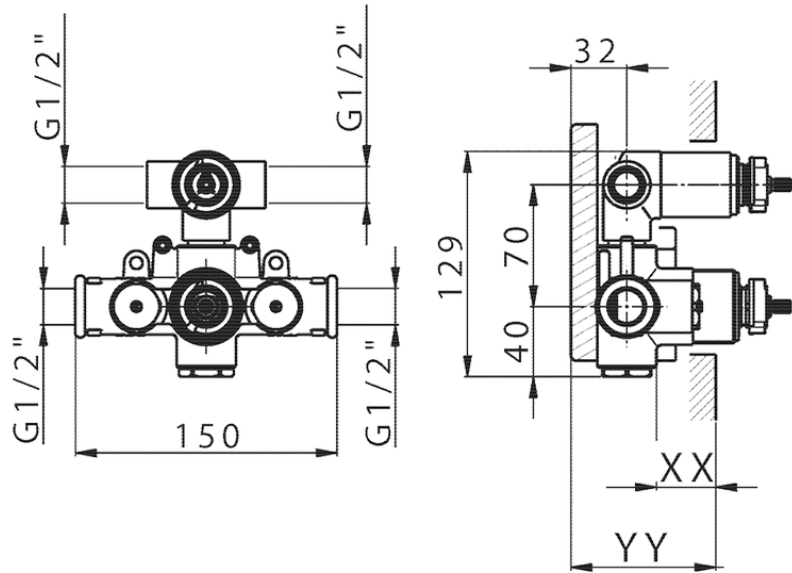

2-outlet Concealed thermostatic shower valve CONCEALED_ZB018101

Piastra/Plate/Plaque/Platte/Placa
 2-3mm: XX 25-40 YY 76-91
 10 mm: XX 16-31 YY 65-80

ZB018101

<https://en.huberitalia.com/2-outlet-concealed-thermostatic-shower-valve-concealed-zb018101>